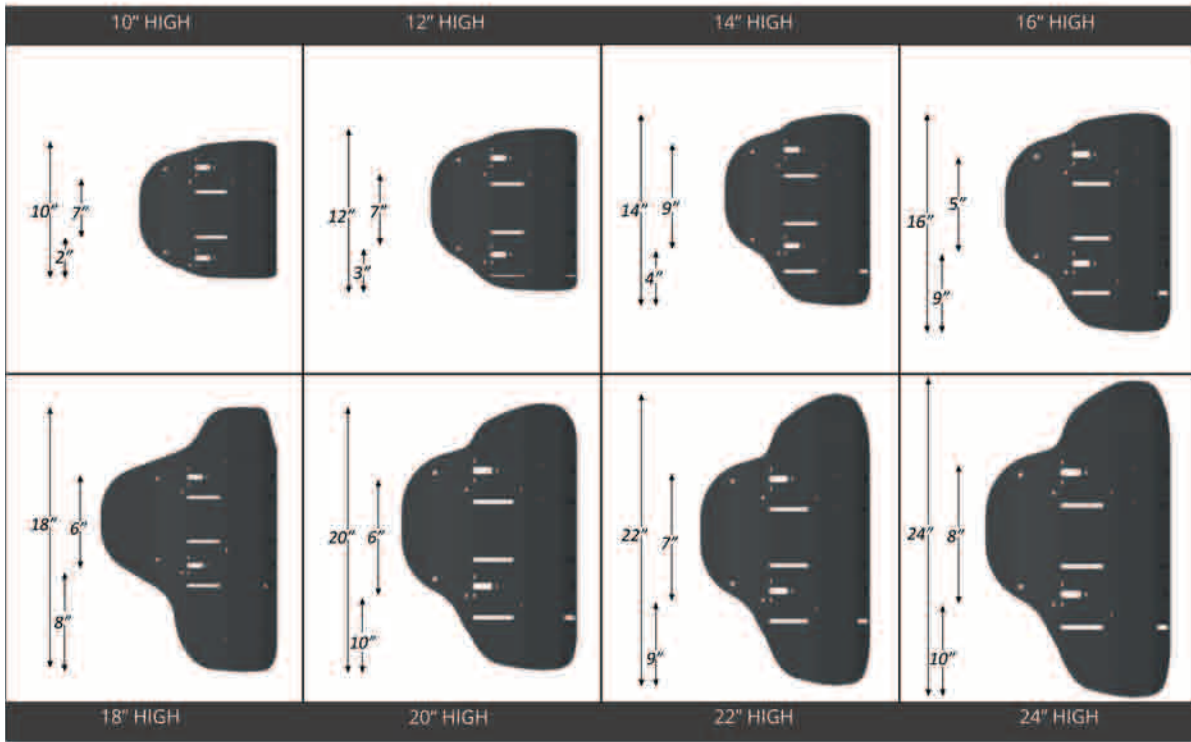

Product Highlights:

- ✓ Lightweight, sturdy aluminum shell
- ✓ Attractive cover design
- ✓ Replaceable foam
- ✓ Available in 3 back style heights (low back, mid-back, and full back)
- ✓ Available in 3 lateral styles (no lateral, basic lateral, and ultra lateral)
- ✓ Optional lateral supports, available in 4 styles: Fixed, Height Adjustable, Fixed Offset and Adjustable Swing Away
- ✓ Pins adjustable to accommodate up to 2" difference in seat width
- ✓ **Product Weight:** 5.9 lbs (18"W x 18"H Basic)
Capacity: 250 lbs
Warranty: 3 years limited on back and 90 days on cover, 1 year on hardware

Lateral Styles (Non, Basic, Ultra)

Lateral Dimensions - LUNAR					
NO LATERAL, Heights 11-26"			BASIC, Height 16"		
Chair Width	DIM B (")	DIM A (")	Chair Width	DIM B (")	
14"	11.75	2.64	14"	12.58	4.32
16"	13.75	2.64	16"	14.58	4.32
18"	15.75	2.64	18"	16.58	4.32
20"	17.75	2.64	20"	18.58	4.32
22"	19.75	2.64	22"	20.58	4.32
ULTRA, Heights 10-26"					
Chair Width	DIM B (")	DIM A (")			
14"	13.75	6.34			
16"	15.75	6.34			
18"	17.75	6.34			
20"	19.75	6.34			
22"	21.75	6.34			

- ✓ Fully adjustable for height, depth and angle of recline
- ✓ Hardware fits 3/4", 7/8" and 1" tubing and can be installed within a few minutes with the right tools
- ✓ Quick release lower latch levers allows the backrest to be easily removed.