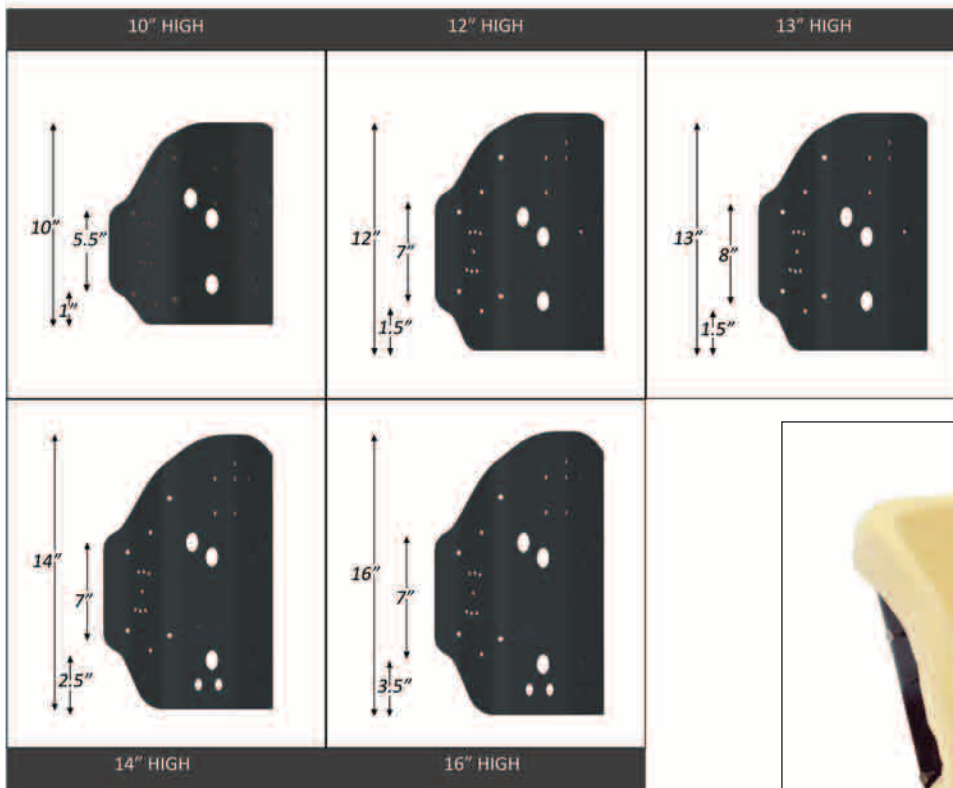

PRISM SUPER BACK FOR KIDS

The Prism Super Back™ for Kids is a junior size seat back which provides children excellent pressure relief. Extras, such as the positioning option, the ease of attachment and the unique method of adjusting for a wide range of angles, make this back the most suitable for special pediatric needs.

Prism Series Backs		STYLE: Super Back for Kids	
Stock Sizes - Same Day Shipment			
ADP CODE: SEBFM0080			
Part Number	Size W x H	Part Number	Size W x H
KSB1012	10" x 12"	KSB1414	14" x 14"
KSB1212	12" x 12"	KSB1616	16" x 16"
Non-Stock Sizes – Shipment within 3 business days			
ADP CODE: SEBFM0085			
Part Number	Size W x H	Part Number	Size W x H
KSB1112	11" x 12"	KSB1412	14" x 12"
KSB1114	11" x 14"	KSB1416	14" x 16"
KSB1214	12" x 14"	KSB1512	15" x 12"
KSB1216	12" x 16"	KSB1514	15" x 14"
KSB1312	13" x 12"	KSB1612	16" x 12"
KSB1316	13" x 16"	KSB1614	16" x 14"
Custom Sizes - Shipment within 7 business days			
ADP CODE: SEBFM0090			
Part Number	Size W x H		
KSBCUS	Custom		

Back view of Foam Layer and Aluminum Shell

Product Highlights:

- ✓ Lightweight, sturdy aluminum 5052 grade shell
- ✓ Full 5" range of forward and rear adjustment (angle adjustment forward 15" and back 20")
- ✓ Pins adjustable to accommodate up to 2" difference in seat width (standard, 0.5" and 1" longer)
- ✓ Attractive cover design
- ✓ Cane clamps hardware included
- ✓ Replaceable foam
- ✓ Lumbar pad and contour pad are standard
- ✓ Quick push button release for easy installation
- ✓ **Product Weight:** 3.2 lbs (12"W x 14"H)
- ✓ **User Weight:** 150 lbs
- ✓ **Warranty:** 3 years limited on back, 90 days on cover, and 1 year on hardware