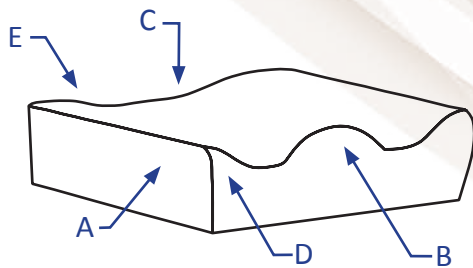

# PRISM SUPER CUSHION FOR KIDS

The Super Cushion for Kids™ is a Junior size cushion created with three layers of polyurethane, high density and memory foam, which provides children with excellent pressure relief. The anatomically designed firm foam base with its aggressive leg trough and abductor contour, provides superior pelvic stability and leg positioning. A central core of pressure relieving visco-elastic insert under the IT's (Ischial Tuberosity), allows for excellent immersion for bony prominences.

#### CUSHION THICKNESS

- A- Height at adductor = 3 3/4"
- B- Height at abductor = 4"
- C- Height at rear IT = 2 1/2"
- D- Leg Trough = 3 1/2"
- E- Height at rear trochanter = 3 1/2"

#### Prism Series Cushions STYLE: Super Cushion for Kids Stock Sizes – Same Day Shipment ADP CODE: SESFM0090

Part Number	Size W x L	Part Number	Size W x L
KSC1010	10" x 10"	KSC1416	14" x 16"
KSC1212	12" x 12"	KSC1614	16" x 14"
KSC1414	14" x 14"	KSC1616	16" x 16"

#### Non-Stock Sizes – Shipment within 3 business days ADP CODE: SESFM0095

Part Number	Size W x L	Part Number	Size W x L
KSC1012	10" x 12"	KSC1216	12" x 16"
KSC1014	10" x 14"	KSC1410	14" x 10"
KSC1016	10" x 16"	KSC1412	14" x 12"
KSC1210	12" x 10"	KSC1610	16" x 10"
KSC1214	12" x 14"	KSC1612	16" x 12"