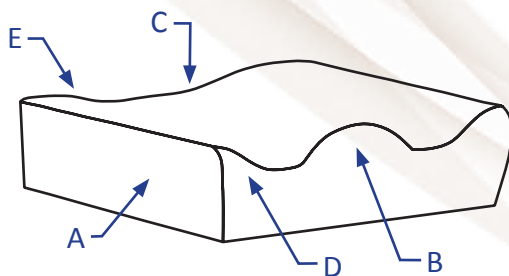

PRISM SUPREME HD CUSHION

The Prism Supreme Heavy Duty™ Cushion was designed for users weighing up to 500 lbs and requiring high positioning support. The anatomically designed, firm polyurethane layer, with its aggressive leg troughs and abductor contouring provides superior pelvic stability and leg positioning. A base layer of pressure relieving visco-elastic foam under the IT's (Ischial Tuberosity), allows for excellent immersion for bony prominences.

CUSHION THICKNESS

- A- Height at adductor = 6 1/2"
- B- Height at abductor = 5"
- C- Height at rear IT = 4 1/4"
- D- Leg Trough = 4"
- E- Height at rear trochanter = 5 1/4"

Prism Series Cushions		STYLE: Supreme HD	
Stock Sizes – Same Day Shipment			
ADP CODE: SESFM0125			
Part Number	Size W x L	Part Number	Size W x L
SCHD2416	24" x 16"	SCHD2820	28" x 20"
SCHD2418	24" x 18"	SCHD3016	30" x 16"
SCHD2420	24" x 20"	SCHD3018	30" x 18"
SCHD2616	26" x 16"	SCHD3020	30" x 20"
SCHD2618	26" x 18"	SCHD3216	32" x 16"
SCHD2620	26" x 20"	SCHD3218	32" x 18"
SCHD2816	28" x 16"	SCHD3220	32" x 20"
SCHD2818	28" x 18"		

Custom Sizes - Shipment within 7 business days	
ADP CODE: SESFM0125	
Part Number	Size W x L
SCHDCUS	Custom

Product Highlights:

- ✓ High density, contour cut layered foam for a consistent, long lasting product
- ✓ Cane cut in rear to allow for correct placement in wheelchair and proper seat depth
- ✓ Radius cut to match shape of back upholstery
- ✓ Layer of visco foam along the bottom for further pressure relief under IT's (Ischial Tuberosity)
- ✓ Supreme pressure relief
- ✓ 4-way stretch, water resistant inner liner
- ✓ 4-way stretch, breathable outer cover
- ✓ **Product Weight:** 6.8 lbs (26"W x 20"L)
- ✓ **User Weight:** 500 lbs
- ✓ **Warranty:** Two (2) years limited on cushion and 90 days on the cover