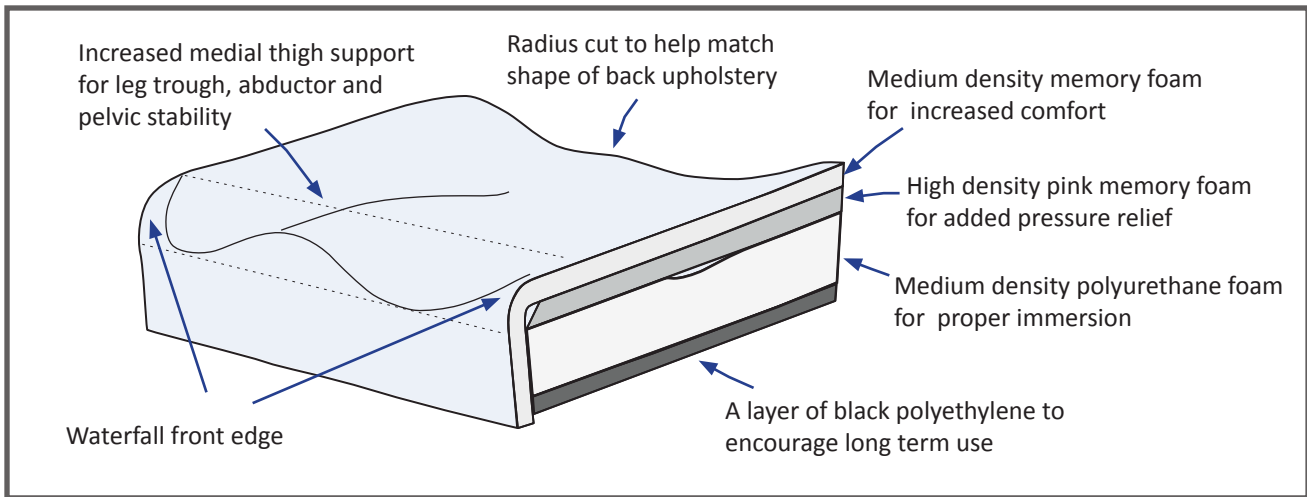

PRISM SUPREME HD CUSHION

The Prism Supreme Heavy Duty™ Cushion was designed for users weighing up to 500 lbs and requiring high positioning support. The anatomically designed, firm polyurethane layer, with its aggressive leg troughs and abductor contouring provides superior pelvic stability and leg positioning. A base layer of pressure relieving visco-elastic foam under the IT's (Ischial Tuberosity), allows for excellent immersion for bony prominences.

CUSHION THICKNESS

- A- Height at adductor = 6 1/2"
- B- Height at abductor = 5"
- C- Height at rear IT = 4 1/4"
- D- Leg Trough = 4"
- E- Height at rear trochanter = 5 1/4"

Prism Series Cushions		STYLE: Supreme HD	
Stock Sizes – Same Day Shipment			
ADP CODE: SESFM0125			
Part Number	Size W x L	Part Number	Size W x L
SCHD2416	24" x 16"	SCHD2820	28" x 20"
SCHD2418	24" x 18"	SCHD3016	30" x 16"
SCHD2420	24" x 20"	SCHD3018	30" x 18"
SCHD2616	26" x 16"	SCHD3020	30" x 20"
SCHD2618	26" x 18"	SCHD3216	32" x 16"
SCHD2620	26" x 20"	SCHD3218	32" x 18"
SCHD2816	28" x 16"	SCHD3220	32" x 20"
SCHD2818	28" x 18"		

Custom Sizes - Shipment within 7 business days	
ADP CODE: SESFM0125	
Part Number	Size W x L
SCHDCUS	Custom

Product Highlights:

- ✓ High density, contour cut layered foam for a consistent, long lasting product
- ✓ Cane cut in rear to allow for correct placement in wheelchair and proper seat depth
- ✓ Radius cut to match shape of back upholstery
- ✓ Layer of visco foam along the bottom for further pressure relief under IT's (Ischial Tuberosity)
- ✓ Supreme pressure relief
- ✓ 4-way stretch, water resistant inner liner
- ✓ 4-way stretch, breathable outer cover
- ✓ **Product Weight:** 6.8 lbs (26"W x 20"L)
- ✓ **User Weight:** 500 lbs
- ✓ **Warranty:** Two (2) years limited on cushion and 90 days on the cover