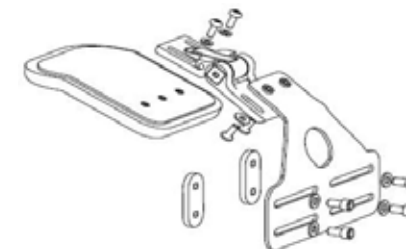

Adjustable Swingaway Lateral

SPINE ALIGN POSITIONING COMPONENTS

EXTRA LARGE LUMBAR			
☐ LUXLGLUM22	22" WIDE SHELL XLG LUMBAR FOAM	K0108	$60 _____
☐ LUXLGLUM24	24" WIDE SHELL XLG LUMBAR FOAM	K0108	$60 _____
☐ LUXLGLUM26	26" WIDE SHELL XLG LUMBAR FOAM	K0108	$60 _____
☐ LUXLGLUM28	28" WIDE SHELL XLG LUMBAR FOAM	K0108	$60 _____
☐ LUXLGLUM30	30" WIDE SHELL XLG LUMBAR FOAM	K0108	$60 _____
☐ LUXLGLUM32	32" WIDE SHELL XLG LUMBAR FOAM	K0108	$60 _____
WEDGE			
☐ LUWE22	22" WIDE SHELL WEDGE FOAM	K0108	$55 _____
☐ LUWE24	24" WIDE SHELL WEDGE FOAM	K0108	$55 _____
☐ LUWE26	26" WIDE SHELL WEDGE FOAM	K0108	$55 _____
☐ LUWE28	28" WIDE SHELL WEDGE FOAM	K0108	$55 _____
☐ LUWE30	30" WIDE SHELL WEDGE FOAM	K0108	$55 _____
☐ LUWE32	32" WIDE SHELL WEDGE FOAM	K0108	$55 _____

HEADREST MOUNT

☐ UHRBA	UNIVERSAL HEADREST MOUNT KIT	K0108	$61 _____