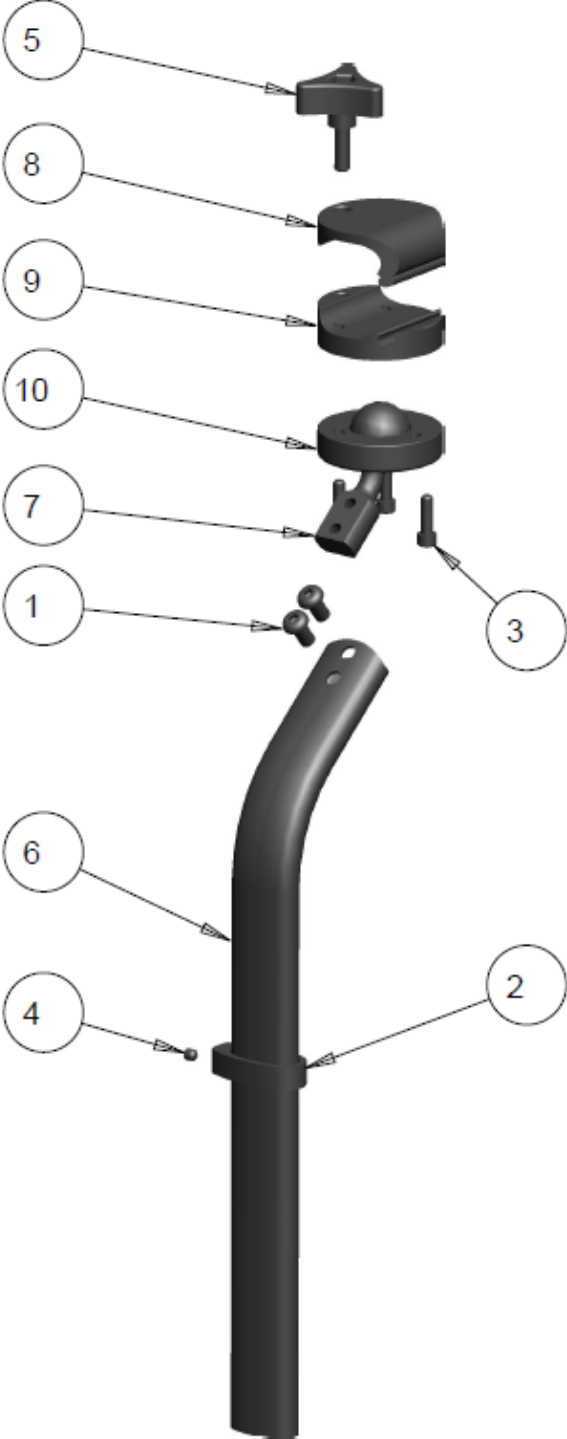

HEADREST VERTICAL TUBES

HEADREST FIXED VERTICAL TUBE

HEADREST FIXED VERTICAL TUBE TABLE

ITEM	QTY	NOTES	PART NO.	DESCRIPTION	PRICE/ PER UNIT
1	1		1001199	HEADREST LOCKING COLLAR	\$17.50
2	1		1001214	SCREW, SET, SOC HD CUP POINT #10-32 X 3/16	\$3.00
3	1		1019596	CURVED HINGED OVAL HEADREST CLAMP	\$48.00
4	1		1001393	HEADREST CURVED POST WELDMENT	\$52.50
	1		1003928	HEADREST CURVED POST WELDMENT + 4"	\$72.00
	1		1018183	HEADREST STRAIGHT POST WELDMENT	\$47.00
	1		1021424	KIT, CURVED POST STANDARD (ITEMS 1-4)	\$110.00
	1		1021425	KIT, CURVED POST PLUS 4" (ITEMS 1-4)	\$135.00
	1		1021426	KIT, STRAIGHT POST STANDARD (ITEMS 1-4)	\$105.00

NOTES:

HEADREST MULTI-AXIAL VERTICAL TUBE

HEADREST MULTI-AXIAL VERTICAL TUBE TABLE

ITEM	QTY	NOTES	PART NO.	DESCRIPTION	PRICE/ PER UNIT
1	2		1000411	SCREW,SOC BUTTON HEAD 1/4-20 X 0.500	\$3.00
2	1		1001199	HEADREST LOCKING COLLAR	\$17.50
3	3		1001203	SCREW, SOCKET HEAD CAP, 10-32NF X 5/8	\$3.25
4	1		1001214	SCREW, SET, SOC HD CUP POINT #10-32 X 3/16	\$3.00
5	1		1001464	HANDLE 3-POINT 1/4-20 X 3/4 STEM BLACK	\$8.00
6	1		1005791	DUAL-MULTIAXIAL HEADREST VERT POST WELDMENT	\$52.00
	1		1007004	STANDARD DUAL- MULTIAXIAL HEADREST VERT POST WELDMENT	\$55.00
	1		1007005	+4" DUAL- MULTIAXIAL HEADREST VERT POST WELDMENT	\$72.00
	1		1007006	+6 " DUAL- MULTIAXIAL HEADREST VERT POST WELDMENT	\$78.00
7	1		1007001	BALL-JOINT, 1" DIA CURVED	\$35.00
8	1		1020988	HINGED CIRCULAR UPPER CLAMP	\$32.00
9	1		1032651	HINGED CIRCULAR LOWER CLAMP	\$38.00
10	1		1032847	FACE PLATE, BALL SOCKET CLAMP HEAVY	\$14.00
	1		1033159	KIT,DUAL-MULTIAXIAL HEADREST VERT POST WELDMENT	\$190.25
	1		1033160	KIT, DUAL-MULTIAXIAL VERTICAL, HEADREST WLDMNT-STD.	\$200.55
	1		1033161	KIT, DUAL-MULTIAXIAL VERTICAL, HEADREST WLDMNT +4"	\$210.85
	1		1033162	KIT, DUAL-MULTIAXIAL VERTICAL, HEADREST WLDMNT +6"	\$220.25