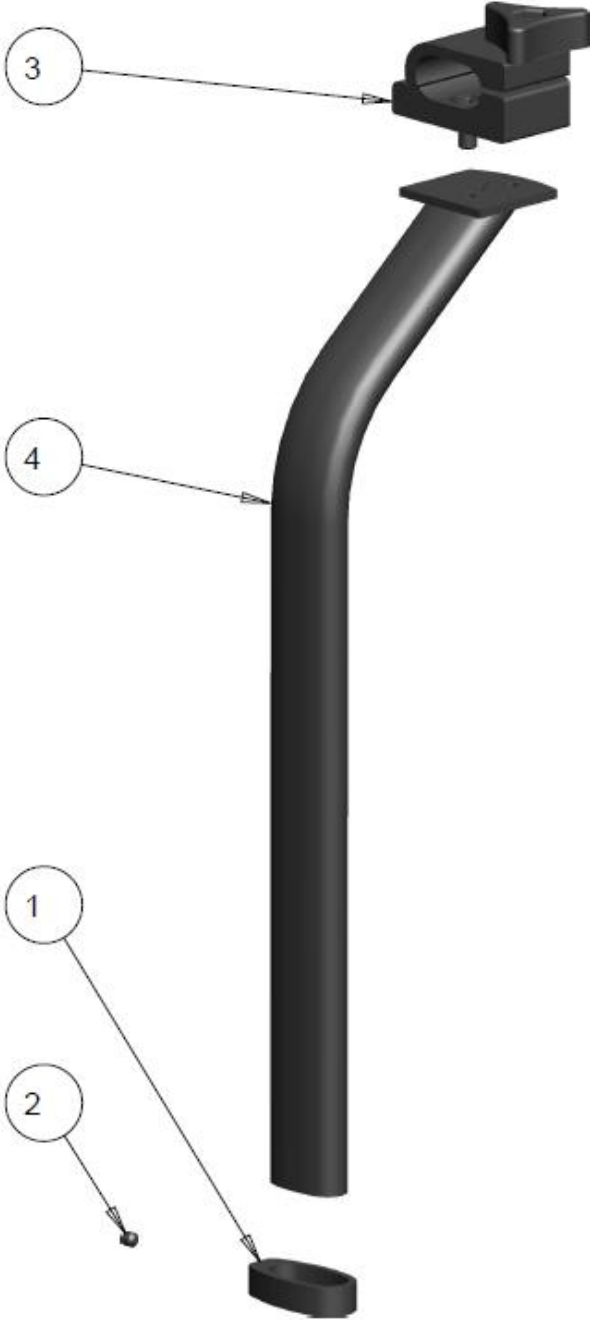

CONTENTS

HEADREST VERTICAL TUBES.....	5
HEADREST FIXED VERTICAL OVAL TUBE.....	5
HEADREST MULTI-AXIAL VERTICAL OVAL TUBE.....	7
HEADREST INFINITE VERTICAL OVAL TUBE.....	9
HEADREST INFINITE VERTICAL SQUARE TUBE.....	11
HEADREST HORIZONTAL TUBES	13
HEADREST FIXED HORIZONTAL OVAL TUBE.....	13
HEADREST ARTICULATED HORIZONTAL OVAL TUBE	13
HEADREST INFINITE HORIZONTAL SQUARE TUBE	13
STAINLESS COMMODOE ADJUSTABLE HEADREST	15
ADJUSTABLE HEADREST ASSY	15
LINKS HEADREST.....	17
LINKS STRAIGHT MASTER ASSY	17
LINKS CURVED MASTER ASSY	19
LINKS HEADREST STRAIGHT VERTICAL TUBE	21
LINKS HEADREST CURVED VERTICAL TUBE	23
LINKS HEADREST BALL JOINT	25
LINKS HEADREST SINGLE LINK.....	25
HEADREST BASE ADAPTER BRACKET	27
2-HOLE HEADREST BASE ADAPTER BRACKET OVAL TUBE	27
UNIVERSAL HEADREST BASE ADAPTOR BRACKET OVAL TUBE.....	29
UNIVERSAL HEADREST BASE ADAPTOR BRACKET SQUARE TUBE.....	31

HEADREST VERTICAL TUBES

HEADREST FIXED VERTICAL OVAL TUBE

HEADREST FIXED VERTICAL OVAL TUBE TABLE

ITEM	QTY	NOTES	PART NO.	DESCRIPTION	PRICE/ PER UNIT
1	1		1001199	HEADREST LOCKING COLLAR	\$17.50
2	1		1001214	SCREW, SET, SOC HD CUP POINT #10-32 X 3/16	\$3.00
3	1		1019596	CURVED HINGED OVAL HEADREST CLAMP	\$48.00
4	1		1001393	HEADREST CURVED POST WELDMENT	\$52.50
	1		1003928	HEADREST CURVED POST WELDMENT + 4"	\$72.00
	1		1018183	HEADREST STRAIGHT POST WELDMENT	\$47.00
	1		1021424	KIT, CURVED POST STANDARD (ITEMS 1-4)	\$110.00
	1		1021425	KIT, CURVED POST PLUS 4" (ITEMS 1-4)	\$135.00
	1		1021426	KIT, STRAIGHT POST STANDARD (ITEMS 1-4)	\$105.00