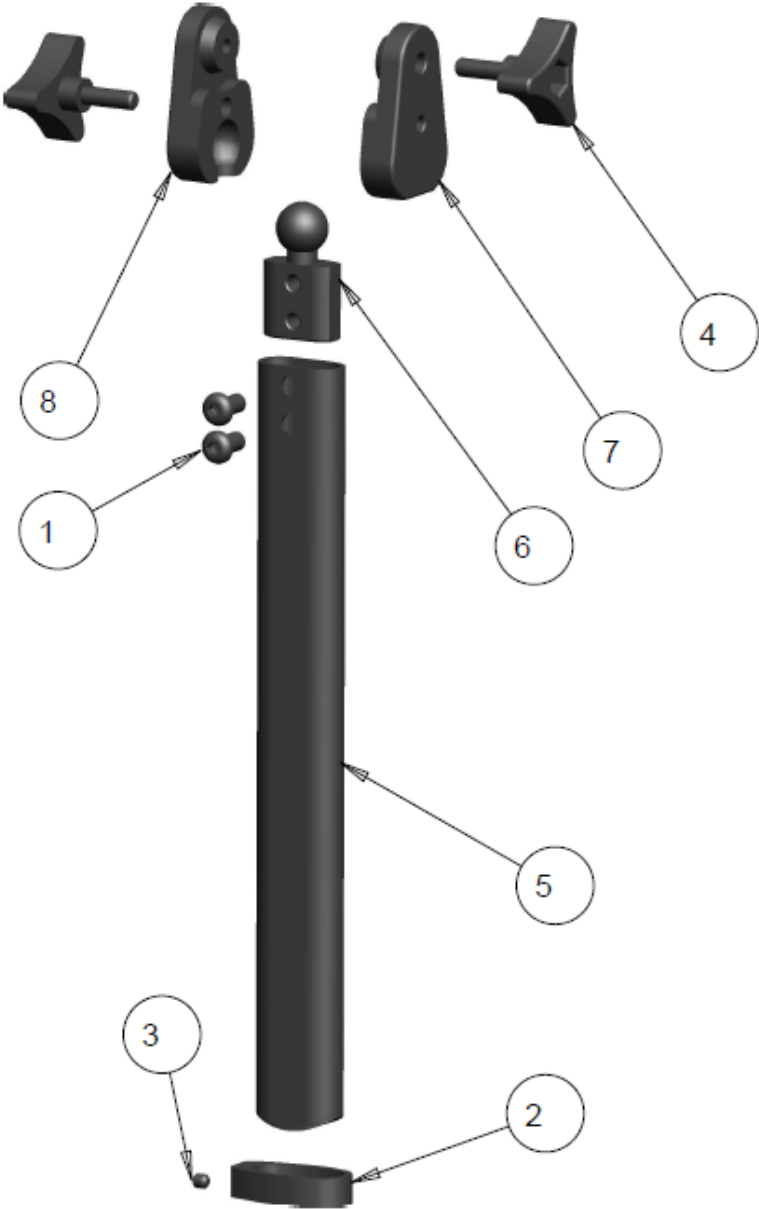

NOTES:

- A. PARTS BREAKDOWN FOUND WITHIN LINKS HEADREST SECTION
- B. PARTS BREAKDOWN FOUND IN HEADREST BASE ADAPTER SECTION

LINKS CURVED MASTER ASSY

LINKS CURVED MASTER ASSY – TABLE

ITEM	QTY	NOTES	PART NO.	DESCRIPTION	PRICE/ PER UNIT
1	2	A	REF	STRAIGHT LINK ASSY	REF

NOTES:

A. PARTS BREAKDOWN FOUND WITHIN LINKS HEADREST SECTION

LINKS HEADREST STRAIGHT VERTICAL TUBE

LINKS HEADREST STRAIGHT VERTICAL TUBE TABLE

ITEM	QTY	NOTES	PART NO.	DESCRIPTION	PRICE/ PER UNIT
1	2		1000411	SCREW,SOC BUTTON HEAD 1/4-20 X 0.500	\$3.00
2	1		1001199	HEADREST LOCKING COLLAR	\$17.50
3	1		1001214	SCREW, SET, SOC HD CUP POINT #10-32 X 3/16	\$3.00
4	2		1001464	HANDLE 3-POINT 1/4-20 X 3/4 STEM BLACK	\$8.00
5	1		1014048	VERTICAL OVAL TUBE LINKS WELD	\$44.00
6	1		1014268	BALL-JOINT, .687 DIA	\$32.00
7	1		1015362	BALL JOINT HANDLE MAIN HOUSING RT	\$58.00
8	1		1015363	BALL JOINT HANDLE MAIN HOUSING LT	\$58.00
	1		1034522	KIT, LINKS STRAIGHT POST (ITEMS 1-8)	\$196.00

NOTES:

LINKS HEADREST CURVED VERTICAL TUBE

LINKS HEADREST CURVED VERTICAL TUBE TABLE

ITEM	QTY	NOTES	PART NO.	DESCRIPTION	PRICE/ PER UNIT
1	1		1001199	HEADREST LOCKING COLLAR	\$17.50
2	1		1001214	SCREW, SET, SOC HD CUP POINT #10-32 X 3/16	\$3.00
3	2		1001381	SOC HD SCREW 1/4-20 X 1.00	\$3.00
4	2		1001464	HANDLE 3-POINT 1/4-20 X 3/4 STEM BLACK	\$8.00
5	1		1015362	BALL JOINT HANDLE MAIN HOUSING RT	\$58.00
6	1		1015363	BALL JOINT HANDLE MAIN HOUSING LT	\$58.00
7	1		1015445	CURVED VERTICAL OVAL TUBE COBRA	\$63.00
8	1		1015448	BALL-JOINT, .687 DIA (NOT THREADED)	\$32.00
	1		1034523	KIT, LINKS CURVED POST (ITEMS 1-8)	\$206.00