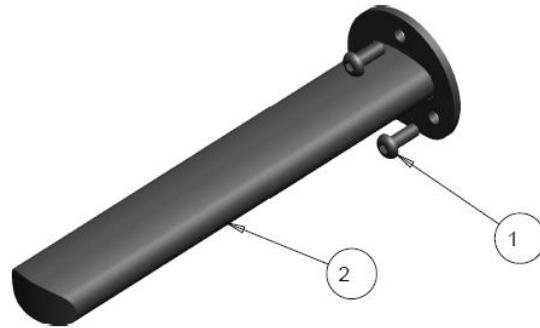

NOTES:

SQ HEADREST MULTI-AXIAL VERTICAL TUBE

SQ HEADREST MULTI-AXIAL VERTICAL TUBE - TABLE

ITEM	QTY	NOTES	PART NO.	DESCRIPTION	PRICE/ PER UNIT
1	1		1001214	SCREW, SET, SOC HD CUP POINT #10-32 X 3/16	\$3.00
2	1		1001464	HANDLE 3-POINT 1/4-20 X 3/4 STEM BLACK	\$8.00
3	1		1016938	SINGLE HANDLE MAIN HOUSING RT	\$57.00
4	1		1016939	SINGLE HANDLE MAIN HOUSING LT	\$57.00
5	1		1016945	SQUARE ENDPLUG 0.5 X 0.5	\$2.50
6	1		1033770	VERTICLE SQ TUBE WELD STANDARD	\$72.00
7	1		1033775	SQ POSITIONING COLLAR MACHINED	\$20.50
	1		1037665	KIT, SQ HEADREST MULTI-AXIAL VERTICAL TUBE ASSY RT	\$150.00
			1037666	KIT, SQ HEADREST MULTI-AXIAL VERTICAL TUBE ASSY LT	\$150.00

NOTES:

HEADREST HORIZONTAL TUBES

HEADREST FIXED HORIZONTAL TUBE

HEADREST ARTICULATED HORIZONTAL TUBE

HEADREST INFINITE HORIZONTAL TUBE

HEADREST FIXED HORIZONTAL TUBE TABLE

ITEM	QTY	NOTES	PART NO.	DESCRIPTION	PRICE/ PER UNIT
1	2		1000411	SCREW,SOC BUTTON HEAD 1/4-20 X 0.500	\$3.00
2	1		1000790	HORIZONTAL FIXED HEADREST WELDMENT	\$49.00
	1		1003047	HORIZONTAL FIXED HEADREST WELDMENT +4	\$59.00
	1		1001208	KIT, HORIZONTAL FIXED HEADREST (ITEMS 1-2)	\$52.00
	1		1004365	KIT, HORIZONTAL FIXED HEADREST +4" (ITEMS 1-2)	\$62.00