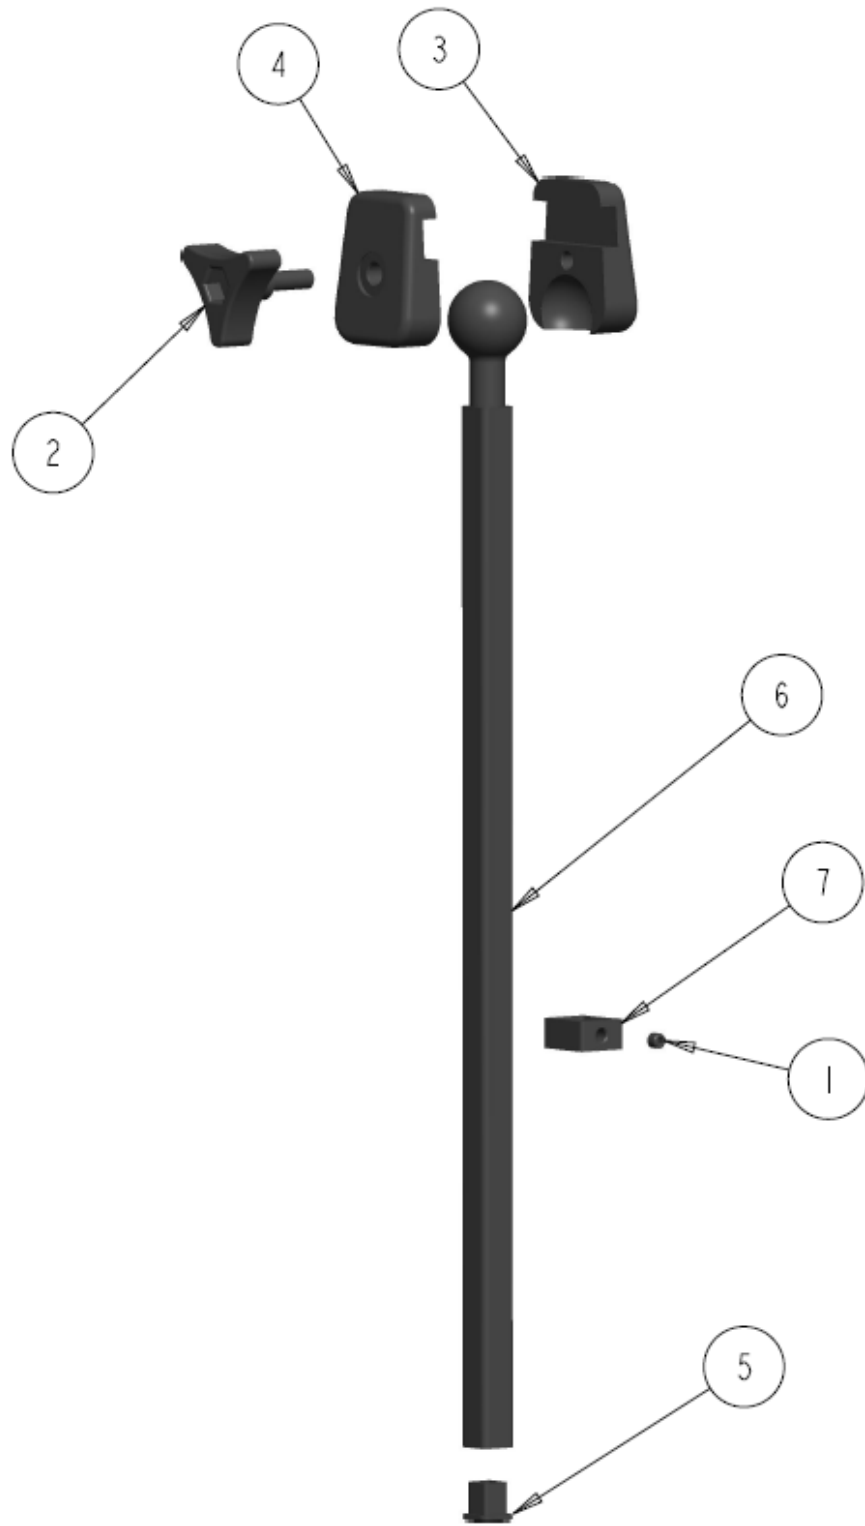

NOTES:

HEADREST INFINITE VERTICAL TUBE

HEADREST INFINITE VERTICAL TUBE TABLE

ITEM	QTY	NOTES	PART NO.	DESCRIPTION	PRICE/ PER UNIT
1	2		1000411	SCREW,SOC BUTTON HEAD 1/4-20 X 0.500	\$3.00
2	1		1001199	HEADREST LOCKING COLLAR	\$17.50
3	1		1001214	SCREW, SET, SOC HD CUP POINT #10-32 X 3/16	\$3.00
4	1		1001464	HANDLE 3-POINT 1/4-20 X 3/4 STEM BLACK	\$8.00
5	1		1005791	GEN DUAL-MULTIAXIAL HEADREST VERT POST WELDMENT	\$52.00
	1		1007005	MULTIAXIAL HEADREST CURVED VERT POST + 4 WELDMENT	\$72.00
	1		1020201	MULTIAXIAL HEADREST STRAIGHT VERT POST WELDMENT	\$47.00
6	1		1007001	BALL-JOINT, 1" DIA CURVED	\$35.00
7	1		1016938	SINGLE HANDLE MAIN HOUSING RT	\$57.00
8	1		1016939	SINGLE HANDLE MAIN HOUSING LT	\$57.00
	1		1016937	KIT, INFINITE CURVED POST STANDARD (ITEMS 1-8)	\$215.00
	1		1021428	KIT, INFINITE CURVED POST + 4" (ITEMS 1-8)	\$235.00
	1		1020999	KIT, INFINITE STRAIGHT POST (ITEMS 1-8)	\$210.00

NOTES:

SQ HEADREST MULTI-AXIAL VERTICAL TUBE

SQ HEADREST MULTI-AXIAL VERTICAL TUBE - TABLE

ITEM	QTY	NOTES	PART NO.	DESCRIPTION	PRICE/ PER UNIT
1	1		1001214	SCREW, SET, SOC HD CUP POINT #10-32 X 3/16	\$3.00
2	1		1001464	HANDLE 3-POINT 1/4-20 X 3/4 STEM BLACK	\$8.00
3	1		1016938	SINGLE HANDLE MAIN HOUSING RT	\$57.00
4	1		1016939	SINGLE HANDLE MAIN HOUSING LT	\$57.00
5	1		1016945	SQUARE ENDPLUG 0.5 X 0.5	\$2.50
6	1		1033770	VERTICLE SQ TUBE WELD STANDARD	\$72.00
7	1		1033775	SQ POSITIONING COLLAR MACHINED	\$20.50
	1		1037665	KIT, SQ HEADREST MULTI-AXIAL VERTICAL TUBE ASSY RT	\$150.00
			1037666	KIT, SQ HEADREST MULTI-AXIAL VERTICAL TUBE ASSY LT	\$150.00