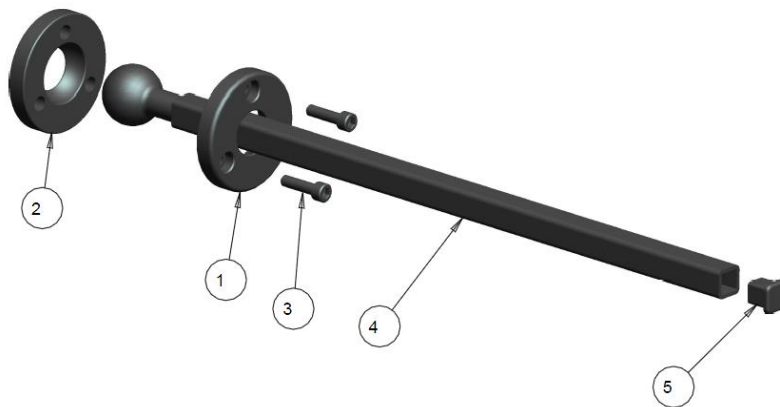

NOTES:

HEADREST INFINITE VERTICAL SQUARE TUBE

SQUARE TUBE
VERTICAL STRAIGHT

SQUARE TUBE
VERTICAL S CURVED

SQUARE TUBE
VERTICAL L CURVED

HEADREST INFINITE VERTICAL SQUARE TUBE - TABLE

ITEM	QTY	NOTES	PART NO.	DESCRIPTION	PRICE/ PER UNIT
1	1		1000025	SCREW, SOC HD CAP, 1/4-20 X 0.75	\$3.00
2	1		1016938	SINGLE HANDLE MAIN HOUSING RT	\$57.00
3	1		1016939	SINGLE HANDLE MAIN HOUSING LT	\$57.00
4	1		1016945	SQUARE ENDPLUG 0.5 X 0.5	\$2.50
5	1		1033770	STRAIGHT VERTICLE SQ TUBE	\$72.00
	1		1033773	S-CURVE VERTICLE SQ TUBE	\$82.00
	1		1039203	L-CURVE VERTICLE SQ TUBE	\$77.00
6	1		1039198	RATCHET HANDLE 1/4-20 1" STEM	\$14.00
7	1		1040688	CLAMP POSITIONING COLLAR MACHINED	\$19.00
	1	A	1033768	KIT STRAIGHT VERTICAL SQUARE TUBE WITH HARDWARE	\$192.00
	1	A	1033767	KIT S-CURVE VERTICAL SQUARE TUBE WITH HARDWARE	\$200.00
	1	A	1039202	KIT L-CURVE VERTICAL SQUARE TUBE WITH HARDWARE	\$195.00

NOTES: A. MATES WITH INFINITE HORIZONTAL SQUARE TUBE (SEE BELOW)

HEADREST HORIZONTAL TUBES

HEADREST FIXED HORIZONTAL OVAL TUBE

HEADREST ARTICULATED HORIZONTAL OVAL TUBE

HEADREST INFINITE HORIZONTAL SQUARE TUBE

HEADREST FIXED HORIZONTAL OVAL TUBE TABLE

ITEM	QTY	NOTES	PART NO.	DESCRIPTION	PRICE/ PER UNIT
1	2		1000411	SCREW,SOC BUTTON HEAD 1/4-20 X 0.500	\$3.00
2	1		1007010	HORIZONTAL FIXED HEADREST WELDMENT	#N/A
	1		1003047	HORIZONTAL FIXED HEADREST WELDMENT +4	\$59.00
	1		1001208	KIT, HORIZONTAL FIXED HEADREST (ITEMS 1-2)	\$52.00
	1		1004365	KIT, HORIZONTAL FIXED HEADREST +4" (ITEMS 1-2)	\$62.00