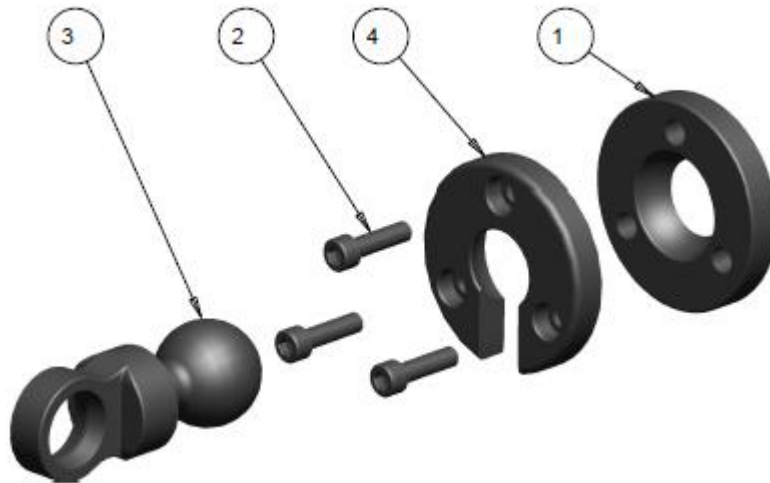

NOTES:

A. PARTS BREAKDOWN FOUND WITHIN LINKS HEADREST SECTION

LINKS HEADREST STRAIGHT VERTICAL TUBE

LINKS HEADREST STRAIGHT VERTICAL TUBE TABLE

ITEM	QTY	NOTES	PART NO.	DESCRIPTION	PRICE/ PER UNIT
1	2		1000411	SCREW,SOC BUTTON HEAD 1/4-20 X 0.500	\$3.00
2	1		1001199	HEADREST LOCKING COLLAR	\$17.50
3	1		1001214	SCREW, SET, SOC HD CUP POINT #10-32 X 3/16	\$3.00
4	2		1001464	HANDLE 3-POINT 1/4-20 X 3/4 STEM BLACK	\$8.00
5	1		1014048	VERTICAL OVAL TUBE LINKS WELD	\$44.00
6	1		1014268	BALL-JOINT, .687 DIA	\$32.00
7	1		1015362	BALL JOINT HANDLE MAIN HOUSING RT	\$58.00
8	1		1015363	BALL JOINT HANDLE MAIN HOUSING LT	\$58.00
	1		1034522	KIT, LINKS STRAIGHT POST (ITEMS 1-8)	\$196.00

NOTES:

LINKS HEADREST CURVED VERTICAL TUBE

LINKS HEADREST CURVED VERTICAL TUBE TABLE

ITEM	QTY	NOTES	PART NO.	DESCRIPTION	PRICE/ PER UNIT
1	1		1001199	HEADREST LOCKING COLLAR	\$17.50
2	1		1001214	SCREW, SET, SOC HD CUP POINT #10-32 X 3/16	\$3.00
3	2		1001381	SOC HD SCREW 1/4-20 X 1.00	\$3.00
4	2		1001464	HANDLE 3-POINT 1/4-20 X 3/4 STEM BLACK	\$8.00
5	1		1015362	BALL JOINT HANDLE MAIN HOUSING RT	\$58.00
6	1		1015363	BALL JOINT HANDLE MAIN HOUSING LT	\$58.00
7	1		1015445	CURVED VERTICAL OVAL TUBE COBRA	\$63.00
8	1		1015448	BALL-JOINT, .687 DIA (NOT THREADED)	\$32.00
	1		1034523	KIT, LINKS CURVED POST (ITEMS 1-8)	\$206.00

NOTES:

LINKS HEADREST BALL JOINT

LINKS HEADREST SINGLE LINK

LINKS HEADREST BALL JOINT TABLE

ITEM	QTY	NOTES	PART NO.	DESCRIPTION	PRICE/ PER UNIT
1	1		1001200	SPACER PLATE, BALL SOCKET CLAMP	\$26.32
2	3		1006241	SCREW, SOCKET HEAD CAP,10-32NFX 3/4	\$3.00
3	1		1014042	COBRA BALL JOINT MACHINED	\$25.00
4	1		1032845	FACE PLATE, BALL CLAMP - SLOTTED	\$14.00
	1		1014044	KIT, LINKS BALL JOINT (ITEMS 1-4)	\$44.00