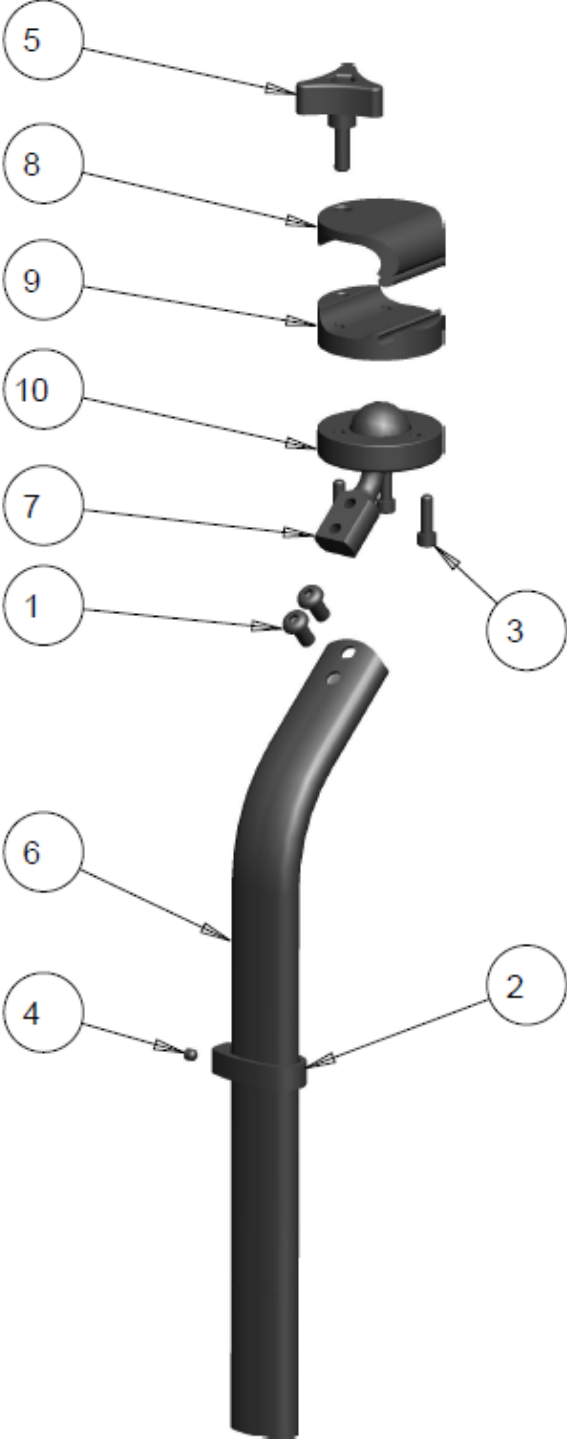

HEADREST MULTI-AXIAL VERTICAL OVAL TUBE

HEADREST MULTI-AXIAL VERTICAL OVAL TUBE TABLE

ITEM	QTY	NOTES	PART NO.	DESCRIPTION	PRICE/ PER UNIT
1	2		1000411	SCREW,SOC BUTTON HEAD 1/4-20 X 0.500	$3.00
2	1		1001199	HEADREST LOCKING COLLAR	$17.50
3	3		1001203	SCREW, SOCKET HEAD CAP, 10-32NF X 5/8	$3.25
4	1		1001214	SCREW, SET, SOC HD CUP POINT #10-32 X 3/16	$3.00
5	1		1001464	HANDLE 3-POINT 1/4-20 X 3/4 STEM BLACK	$8.00
6	1		1005791	DUAL-MULTIAXIAL HEADREST VERT POST WELDMENT	$52.00
	1		1007004	STANDARD DUAL- MULTIAXIAL HEADREST VERT POST WELDMENT	$55.00
	1		1007005	+4" DUAL- MULTIAXIAL HEADREST VERT POST WELDMENT	$72.00
	1		1007006	+6 " DUAL- MULTIAXIAL HEADREST VERT POST WELDMENT	$78.00
7	1		1007001	BALL-JOINT, 1" DIA CURVED	$35.00
8	1		1020988	HINGED CIRCULAR UPPER CLAMP	$32.00
9	1		1032651	HINGED CIRCULAR LOWER CLAMP	$38.00
10	1		1032847	FACE PLATE, BALL SOCKET CLAMP HEAVY	$14.00
	1		1033159	KIT,DUAL-MULTIAXIAL HEADREST VERT POST WELDMENT	$190.25
	1		1033160	KIT, DUAL-MULTIAXIAL VERTICAL, HEADREST WLDMNT-STD.	$200.55
	1		1033161	KIT, DUAL-MULTIAXIAL VERTICAL, HEADREST WLDMNT +4"	$210.85
	1		1033162	KIT, DUAL-MULTIAXIAL VERTICAL, HEADREST WLDMNT +6"	$220.25

NOTES: