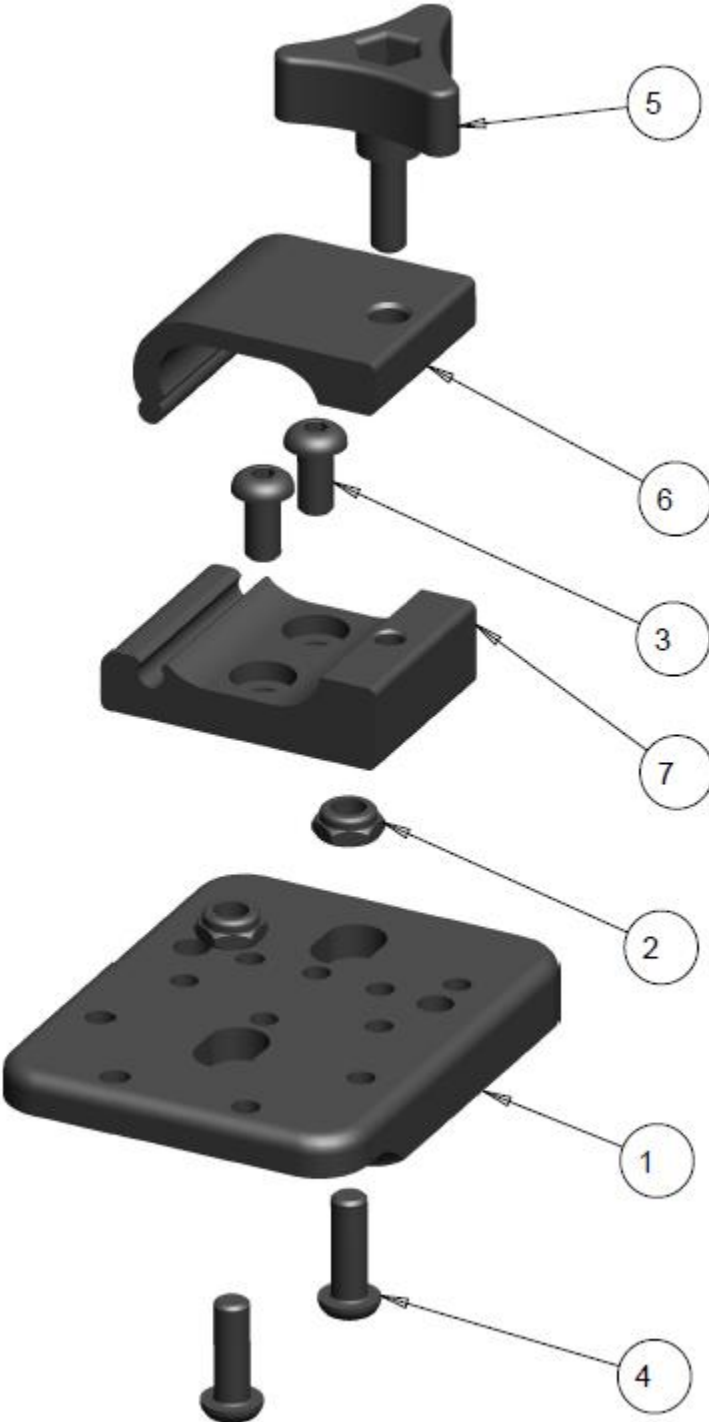

NOTES:

LINKS HEADREST SINGLE LINK TABLE

ITEM	QTY	NOTES	PART NO.	DESCRIPTION	PRICE/ PER UNIT
1	2		1000411	SCREW,SOC BUTTON HEAD 1/4-20 X 0.500	\$3.00
2	1		1001464	HANDLE 3-POINT 1/4-20 X 3/4 STEM BLACK	\$8.00
3	1		1014032	MAIN OVAL TUBE HOUSING	\$16.00
4	1		1014033	RING STRAIGHT LINK MACHINED	\$18.00
5	1		1014034	CONE STRAIGHT LINK MAIN	\$14.00
6	1		1014035	CONE STRAIGHT LINK INSERT	\$10.00
	1		1014031	KIT, ADDITIONAL LINK SINGLE (ITEMS 1-6)	\$50.00

NOTES:

HEADREST BASE ADAPTER BRACKET

2-HOLE HEADREST BASE ADAPTER BRACKET

2-HOLE HEADREST BASE ADAPTOR BRACKET TABLE

ITEM	QTY	NOTES	PART NO.	DESCRIPTION	PRICE/ PER UNIT
1	2		1000397	NUT, HEX-NYLOCK THIN, 1/4-20NC	\$2.00
2	2		1000411	SCREW,SOC BUTTON HEAD 1/4-20 X 0.500	\$3.00
3	1		1001367	2-HOLE MOUNTING PLATE	\$50.00
4	2		1001391	SCREW, SOCKET HEAD BUTTON, 1/4-20NC X 3/4	\$3.00
5	1		1001464	HANDLE 3-POINT 1/4-20 X 3/4 STEM BLACK	\$8.00
6	1		1019474	OVAL UPPER CLAMP	\$16.00
7	1		1019475	OVAL TUBE LOWER CLAMP	\$20.00
	1		1034525	KIT, 2-HOLE HEADREST ADAPTER BRACKET (ITEMS 1-7)	\$105.00

NOTES:

UNIVERSAL HEADREST BASE ADAPTOR BRACKET

UNIVERSAL HEADREST BASE ADAPTOR BRACKET TABLE

ITEM	QTY	NOTES	PART NO.	DESCRIPTION	PRICE/ PER UNIT
1	1		1000218	UNIVERSAL MOUNTING PLATE, HEADREST	\$61.00
2	2		1000397	NUT, HEX-NYLOCK THIN, 1/4-20NC	\$2.00
3	2		1000411	SCREW,SOC BUTTON HEAD 1/4-20 X 0.500	\$3.00
4	2		1001391	SCREW, SOCKET HEAD BUTTON, 1/4-20NC X 3/4	\$3.00
5	1		1001464	HANDLE 3-POINT 1/4-20 X 3/4 STEM BLACK	\$8.00
6	1		1019474	OVAL UPPER CLAMP	\$16.00
7	1		1019475	OVAL TUBE LOWER CLAMP	\$20.00
	1		1003995	KIT, UNIVERSAL HEADREST ADAPTOR BRACKET (ITEMS 1-7)	\$120.00