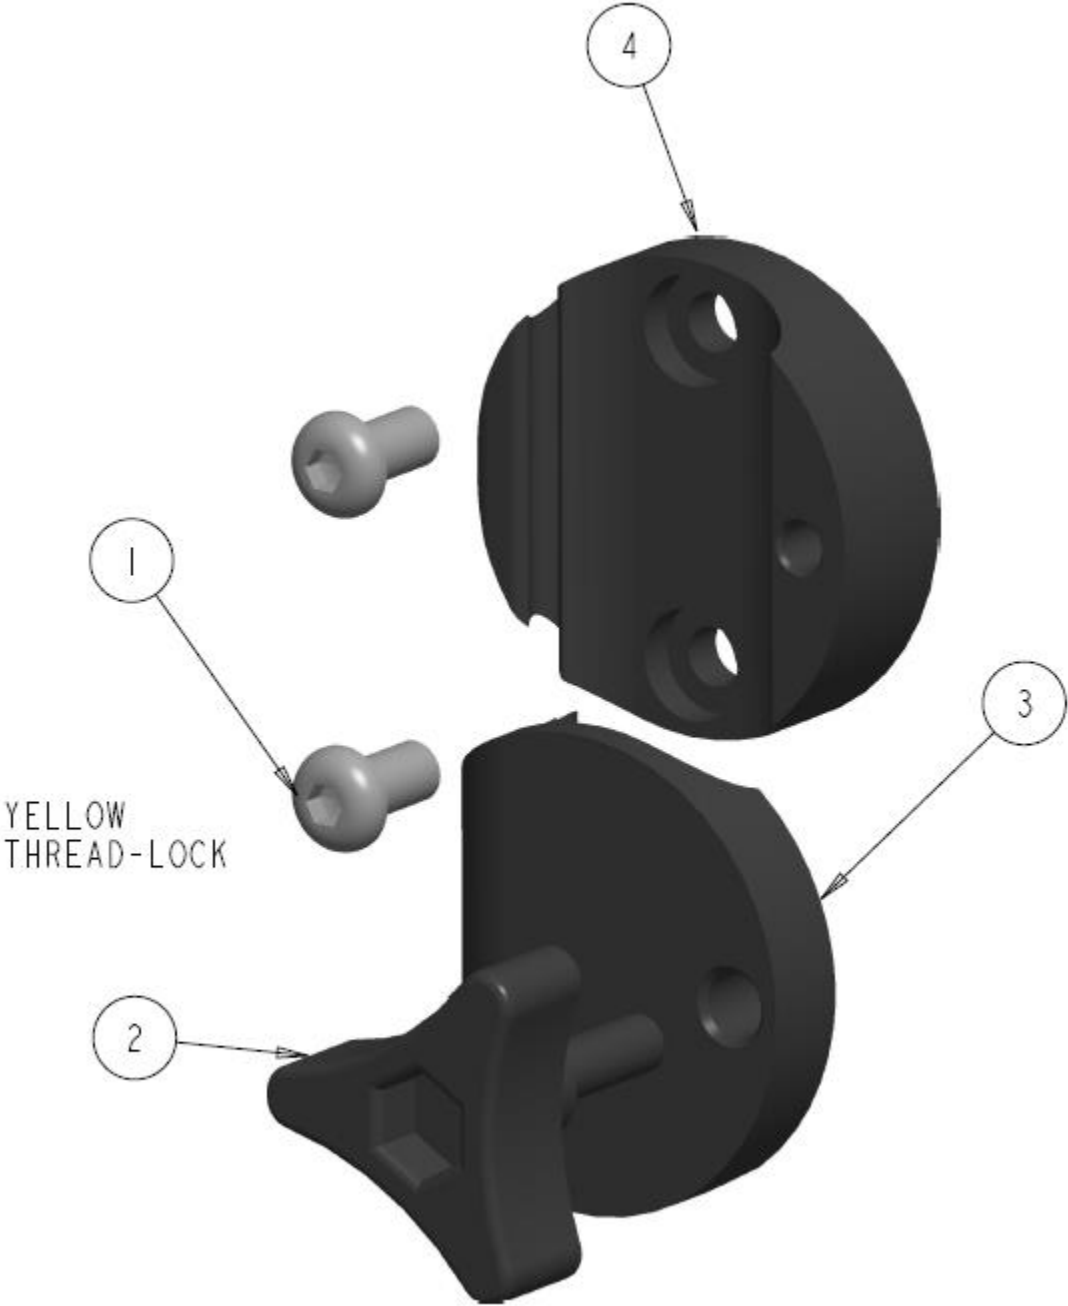

NOTES:

UNIVERSAL HEADREST BASE ADAPTOR BRACKET

UNIVERSAL HEADREST BASE ADAPTOR BRACKET TABLE

ITEM	QTY	NOTES	PART NO.	DESCRIPTION	PRICE/ PER UNIT
1	1		1000218	UNIVERSAL MOUNTING PLATE, HEADREST	\$61.00
2	2		1000397	NUT, HEX-NYLOCK THIN, 1/4-20NC	\$2.00
3	2		1000411	SCREW,SOC BUTTON HEAD 1/4-20 X 0.500	\$3.00
4	2		1001391	SCREW, SOCKET HEAD BUTTON, 1/4-20NC X 3/4	\$3.00
5	1		1001464	HANDLE 3-POINT 1/4-20 X 3/4 STEM BLACK	\$8.00
6	1		1019474	OVAL UPPER CLAMP	\$16.00
7	1		1019475	OVAL TUBE LOWER CLAMP	\$20.00
	1		1003995	KIT, UNIVERSAL HEADREST ADAPTOR BRACKET (ITEMS 1-7)	\$120.00

NOTES:

HEADREST CURVED HINGED OVAL CLAMP

HEADREST CURVED HINGED OVAL CLAMP – TABLE

ITEM	QTY	NOTES	PART NO.	DESCRIPTION	PRICE/ PER UNIT
1	2		1000411	SCREW,SOC BUTTON HEAD 1/4-20 X 0.500	\$3.00
2	1		1001464	HANDLE 3-POINT 1/4-20 X 3/4 STEM BLACK	\$8.00
3	1		1019597	HINGED CURVED OVAL UPPER CLAMP	\$24.00
4	1		1019598	CURVED OVAL TUBE LOWER CLAMP	\$28.00
	1		1037667	KIT, COMPLETE HEADREST CURVED HINGED OVAL CLAMP	\$60.00

NOTES:

HEADREST CIRCULAR HINGED OVAL CLAMP

HEADREST CIRCULAR HINGED OVAL CLAMP - TABLE

ITEM	QTY	NOTES	PART NO.	DESCRIPTION	PRICE/ PER UNIT
1	2		1000411	SCREW,SOC BUTTON HEAD 1/4-20 X 0.500	\$3.00
2	1		1001464	HANDLE 3-POINT 1/4-20 X 3/4 STEM BLACK	\$8.00
3	1		1020988	HINGED CIRCULAR UPPER CLAMP	\$32.00
4	1		1020989	HINGED CIRCULAR LOWER CLAMP	\$36.00
	1		1037668	KIT, COMPLETE HEADREST CIRCULAR HINGED OVAL CLAMP	\$70.00