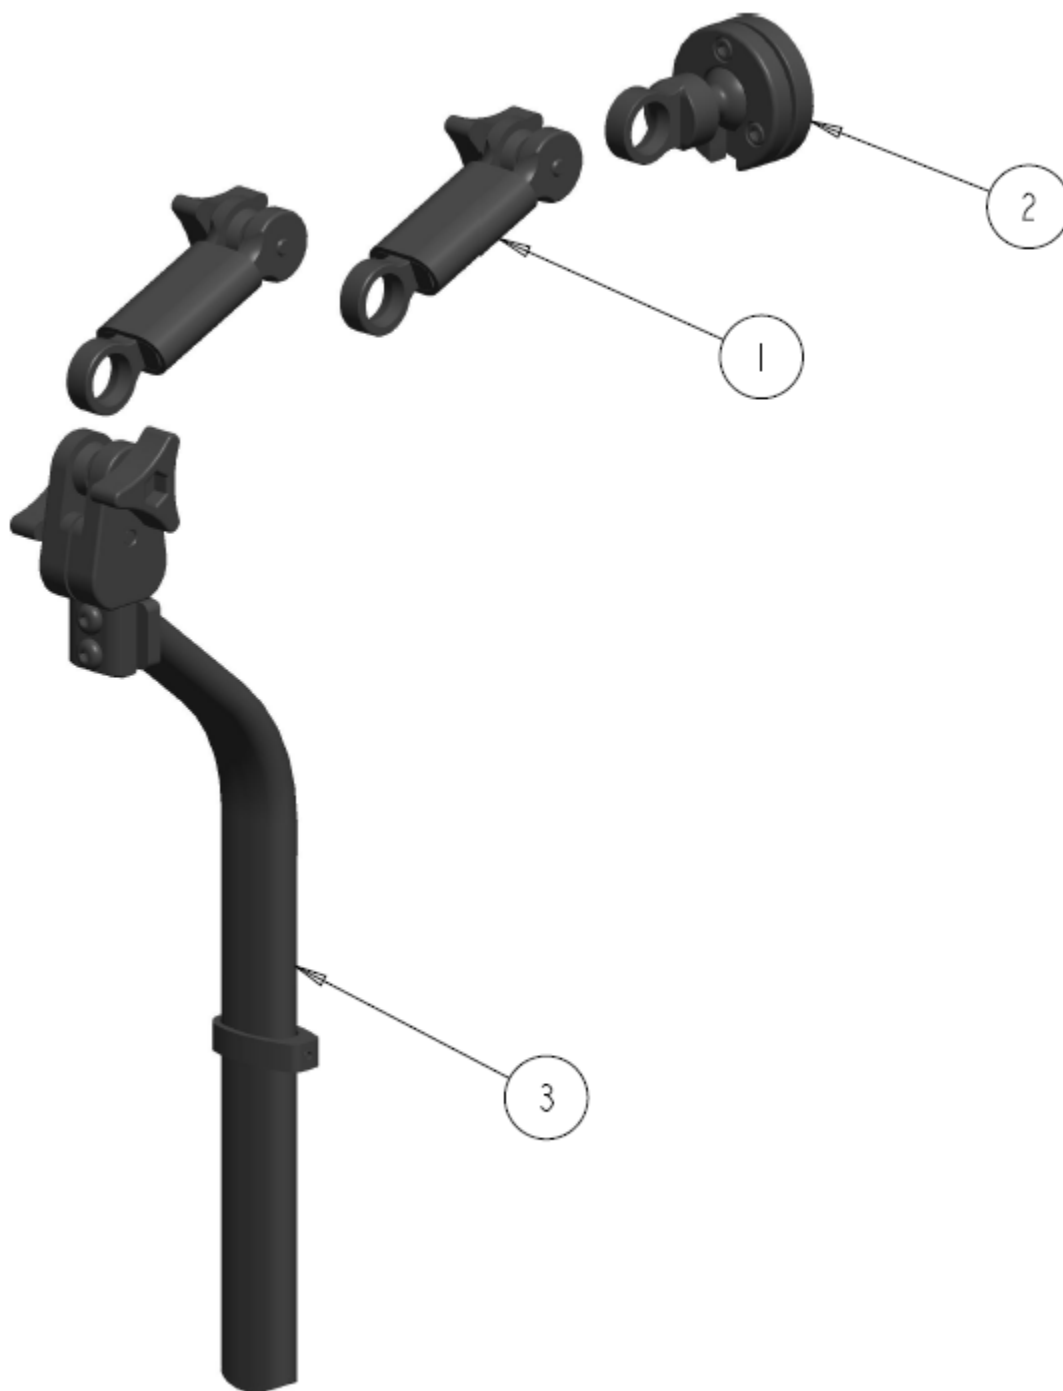

NOTES:

A- ONLY TO BE USED WITH INFINITE VERTICAL TUBE HARDWARE

STAINLESS COMMODE ADJUSTABLE HEADREST

ADJUSTABLE HEADREST ASSY

ADJUSTABLE HEADREST ASSY - TABLE

ITEM	QTY	NOTES	PART NO.	DESCRIPTION	PRICE/ PER UNIT
1	1		1000421	PLUG, UNIVERSAL BLACK 0.875 ROUND	\$2.50
2	2		1000413	SCREW, SOCKET HEAD BUTTON 5/16-18 X 0.5	\$3.75
3	2		1000493	SCREW, SOCKET HEAD BUTTON 1/4-20 X 1.50	\$3.00
4	1		1001198	FACE PLATE, BALL SOCKET CLAMP	\$20.10
5	1		1001200	SPACER PLATE, BALL SOCKET CLAMP	\$26.32
6	2		1001203	SCREW, SOCKET HEAD CAP, 10-32NFX 5/8	\$3.25
7	2		1005259	T-HANDLE ROUNDED	\$17.00
8	3		1006241	SCREW, SOCKET HEAD CAP,10-32NFX 3/4	\$3.00
9	1		1011895	HEADREST CURVED STEM WELDMENT	\$13.30
10	1		1011897	SS BALL-JOINT, 1" DIA	\$5.30
11	1		1011898	MAIN LOCK COLLAR HOUSING	\$60.00
12	1		1011900	HEADREST STRAIGHT STEM WELDMENT	\$15.00
13	1		1011903	PIVOT BUSHING, UPPER CLAMP	\$4.00
14	1		1011906	FOAM SKINNED HEADREST HJ-03	\$150.00
15	1		1011908	SNAP CLIP .875 DIA	\$8.50
	1		1037664	KIT, COMPLETE ADJUSTABLE HEADREST ASSY	\$330.00

NOTES :

LINKS HEADREST

LINKS STRAIGHT MASTER ASSY

LINKS STRAIGHT MASTER ASSY – TABLE

ITEM	QTY	NOTES	PART NO.	DESCRIPTION	PRICE/ PER UNIT
1	1	B	REF	HEADREST BASE, UNIVERSAL	REF
2	2	A	REF	STRAIGHT LINK ASSY	REF
3	1	A	REF	LINKS BALL JOINT ASSY	REF
4	1	A	REF	VERTICLE TUBE HANDLE COBRA ASSY	REF

NOTES:

- A. PARTS BREAKDOWN FOUND WITHIN LINKS HEADREST SECTION
- B. PARTS BREAKDOWN FOUND IN HEADREST BASE ADAPTER SECTION

LINKS CURVED MASTER ASSY

LINKS CURVED MASTER ASSY – TABLE

ITEM	QTY	NOTES	PART NO.	DESCRIPTION	PRICE/ PER UNIT
1	2	A	REF	STRAIGHT LINK ASSY	REF
2	1	A	REF	LINKS BALL JOINT ASSY	REF
3	1	A	REF	COBRA CURVED VERTICLE TUBE	REF