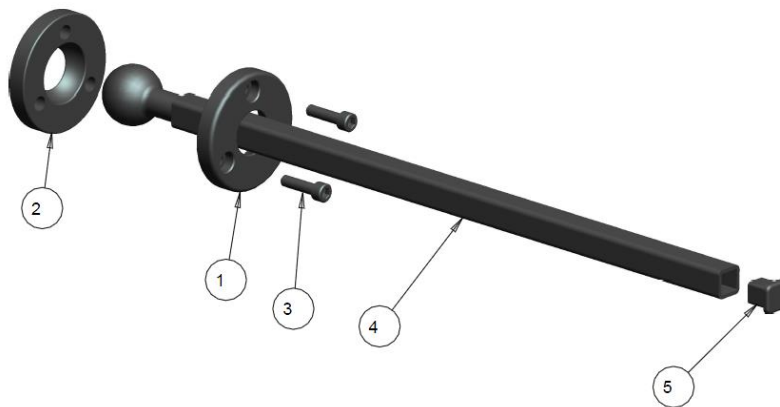

NOTES:

HEADREST HORIZONTAL TUBES

HEADREST FIXED HORIZONTAL TUBE

HEADREST ARTICULATED HORIZONTAL TUBE

HEADREST INFINITE HORIZONTAL TUBE

HEADREST FIXED HORIZONTAL TUBE TABLE

ITEM	QTY	NOTES	PART NO.	DESCRIPTION	PRICE/ PER UNIT
1	2		1000411	SCREW,SOC BUTTON HEAD 1/4-20 X 0.500	\$3.00
2	1		1000790	HORIZONTAL FIXED HEADREST WELDMENT	\$49.00
	1		1003047	HORIZONTAL FIXED HEADREST WELDMENT +4	\$59.00
	1		1001208	KIT, HORIZONTAL FIXED HEADREST (ITEMS 1-2)	\$52.00
	1		1004365	KIT, HORIZONTAL FIXED HEADREST +4" (ITEMS 1-2)	\$62.00

NOTES:

HEADREST ARTICULATED HORIZONTAL TUBE TABLE

ITEM	QTY	NOTES	PART NO.	DESCRIPTION	PRICE/ PER UNIT
1	2		1000411	SCREW, SOC BUTTON HEAD 1/4-20 X 0.500	\$3.00
2	1		1001198	FACE PLATE, BALL SOCKET CLAMP	\$20.10
3	1		1001200	SPACER PLATE, BALL SOCKET CLAMP	\$26.32
4	1		1002533	BALL-JOINT, 1" DIA	\$28.00
5	3		1032587	SCREW, SOCKET HEAD CAP,10-32NFX 7/8	\$4.00
6	1		1001210	HORIZONTAL, BALL-JOINT TUBE, HEADREST WLDT STD	\$55.00
	1		1005113	HEADREST BALL-JOINT MOUNT WLDMT+2" LONGER	\$60.00
	1		1002675	HEADREST BALL-JOINT MOUNT WLDMT+3" LONGER	\$65.00
	1		1003980	HEADREST BALL-JOINT MOUNT WLDMT+4" LONGER	\$55.00
	1		1005108	HEADREST BALL-JOINT MOUNT WLDMT+6" LONGER	\$75.00
	1		1032294	HEADREST BALL-JOINT MOUNT WLDMT+7" LONGER	\$80.00
	1		1003427	KIT, HORIZONTAL, ARTICULATED, HEADREST ASS'Y 7" STD	\$90.00
	1		1005118	KIT, HORIZONTAL, ARTICULATED, HEADREST ASS'Y +2" LONGER	\$145.00
	1		1003665	KIT, HORIZONTAL, ARTICULATED, HEADREST ASS'Y +3" LONGER	\$155.00
	1		1003996	KIT, HORIZONTAL, ARTICULATED, HEADREST ASS'Y+ 4" LONGER	\$100.00
	1		1005120	KIT, HORIZONTAL, ARTICULATED, HEADREST ASS'Y+6" LONGER	\$175.00