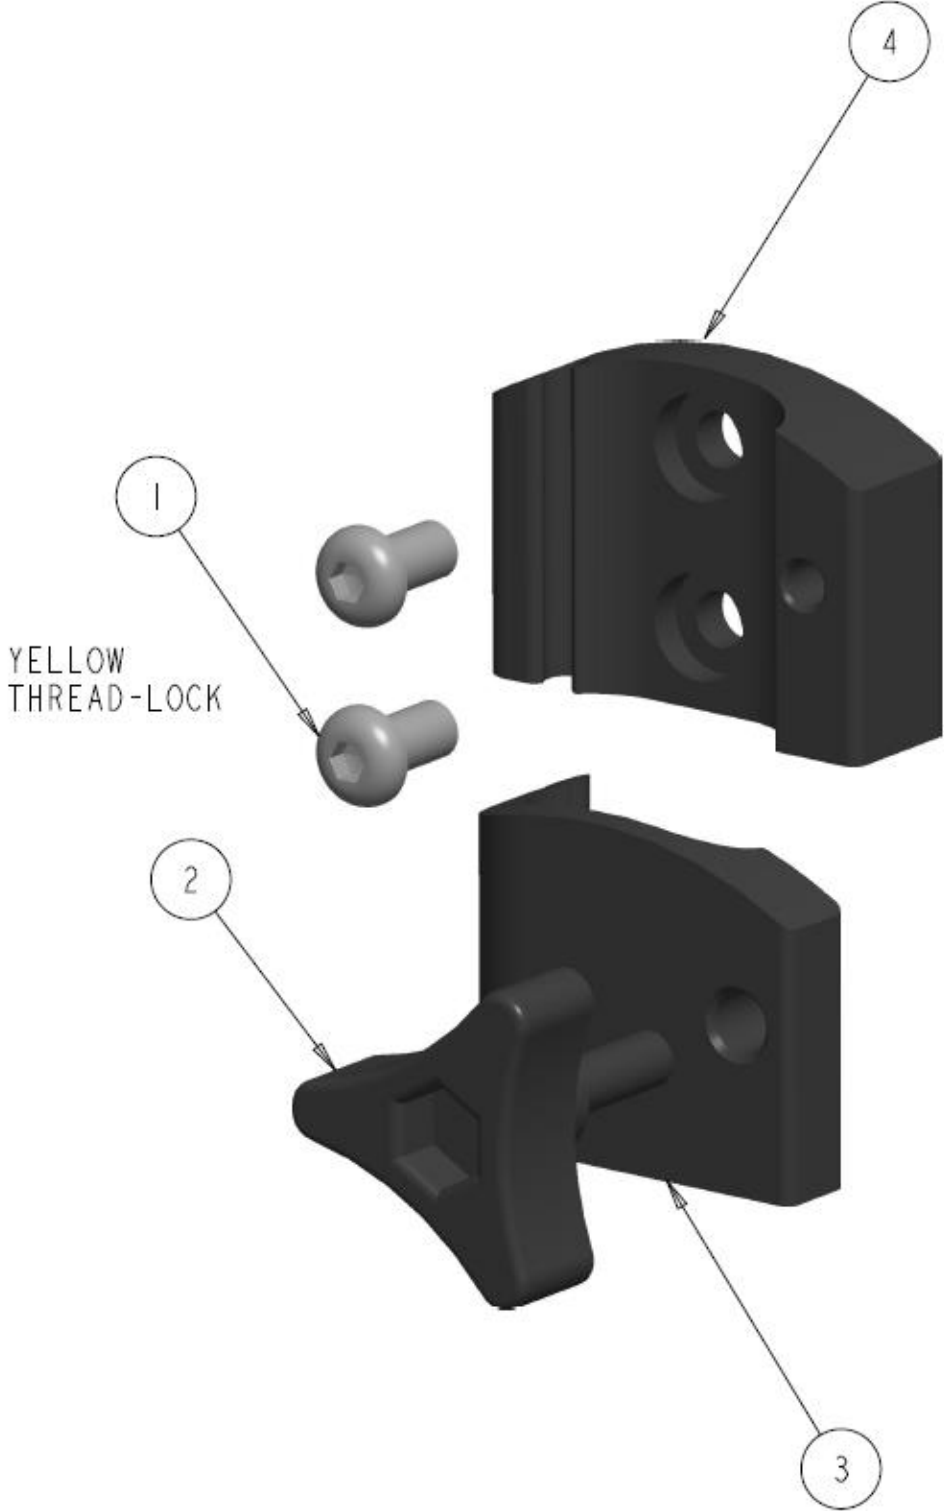

NOTES:

HEADREST BASE ADAPTER BRACKET

2-HOLE HEADREST BASE ADAPTER BRACKET

2-HOLE HEADREST BASE ADAPTOR BRACKET TABLE

ITEM	QTY	NOTES	PART NO.	DESCRIPTION	PRICE/ PER UNIT
1	2		1000397	NUT, HEX-NYLOCK THIN, 1/4-20NC	\$2.00
2	2		1000411	SCREW,SOC BUTTON HEAD 1/4-20 X 0.500	\$3.00
3	1		1001367	2-HOLE MOUNTING PLATE	\$50.00
4	2		1001391	SCREW, SOCKET HEAD BUTTON, 1/4-20NC X 3/4	\$3.00
5	1		1001464	HANDLE 3-POINT 1/4-20 X 3/4 STEM BLACK	\$8.00
6	1		1019474	OVAL UPPER CLAMP	\$16.00
7	1		1019475	OVAL TUBE LOWER CLAMP	\$20.00
	1		1034525	KIT, 2-HOLE HEADREST ADAPTER BRACKET (ITEMS 1-7)	\$105.00

NOTES:

UNIVERSAL HEADREST BASE ADAPTOR BRACKET

UNIVERSAL HEADREST BASE ADAPTOR BRACKET TABLE

ITEM	QTY	NOTES	PART NO.	DESCRIPTION	PRICE/ PER UNIT
1	1		1000218	UNIVERSAL MOUNTING PLATE, HEADREST	\$61.00
2	2		1000397	NUT, HEX-NYLOCK THIN, 1/4-20NC	\$2.00
3	2		1000411	SCREW,SOC BUTTON HEAD 1/4-20 X 0.500	\$3.00
4	2		1001391	SCREW, SOCKET HEAD BUTTON, 1/4-20NC X 3/4	\$3.00
5	1		1001464	HANDLE 3-POINT 1/4-20 X 3/4 STEM BLACK	\$8.00
6	1		1019474	OVAL UPPER CLAMP	\$16.00
7	1		1019475	OVAL TUBE LOWER CLAMP	\$20.00
	1		1003995	KIT, UNIVERSAL HEADREST ADAPTOR BRACKET (ITEMS 1-7)	\$120.00

NOTES:

HEADREST CURVED HINGED OVAL CLAMP

HEADREST CURVED HINGED OVAL CLAMP – TABLE

ITEM	QTY	NOTES	PART NO.	DESCRIPTION	PRICE/ PER UNIT
1	2		1000411	SCREW,SOC BUTTON HEAD 1/4-20 X 0.500	\$3.00
2	1		1001464	HANDLE 3-POINT 1/4-20 X 3/4 STEM BLACK	\$8.00
3	1		1019597	HINGED CURVED OVAL UPPER CLAMP	\$24.00
4	1		1019598	CURVED OVAL TUBE LOWER CLAMP	\$28.00
	1		1037667	KIT, COMPLETE HEADREST CURVED HINGED OVAL CLAMP	\$60.00