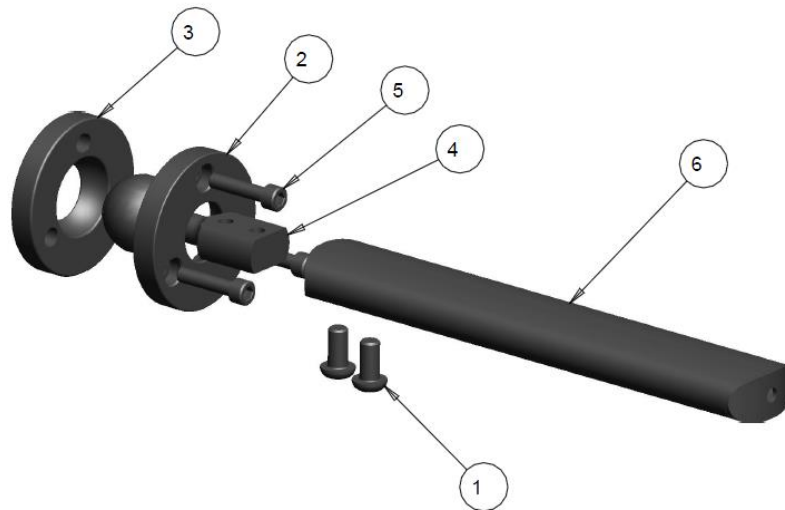

NOTES:

SQ HEADREST MULTI-AXIAL VERTICAL TUBE

SQ HEADREST MULTI-AXIAL VERTICAL TUBE - TABLE

ITEM	QTY	NOTES	PART NO.	DESCRIPTION	PRICE/ PER UNIT
1	1		1001214	SCREW, SET, SOC HD CUP POINT #10-32 X 3/16	\$3.00
2	1		1001464	HANDLE 3-POINT 1/4-20 X 3/4 STEM BLACK	\$8.00
3	1		1016938	SINGLE HANDLE MAIN HOUSING RT	\$57.00
4	1		1016939	SINGLE HANDLE MAIN HOUSING LT	\$57.00
5	1		1016945	SQUARE ENDPLUG 0.5 X 0.5	\$2.50
6	1		1033770	VERTICLE SQ TUBE WELD STANDARD	\$72.00
7	1		1033775	SQ POSITIONING COLLAR MACHINED	\$20.50
	1		1037665	KIT, SQ HEADREST MULTI-AXIAL VERTICAL TUBE ASSY RT	\$150.00
			1037666	KIT, SQ HEADREST MULTI-AXIAL VERTICAL TUBE ASSY LT	\$150.00

NOTES:

HEADREST HORIZONTAL TUBES

HEADREST FIXED HORIZONTAL TUBE

HEADREST ARTICULATED HORIZONTAL TUBE

HEADREST INFINITE HORIZONTAL TUBE

HEADREST FIXED HORIZONTAL TUBE TABLE

ITEM	QTY	NOTES	PART NO.	DESCRIPTION	PRICE/ PER UNIT
1	2		1000411	SCREW,SOC BUTTON HEAD 1/4-20 X 0.500	\$3.00
2	1		1000790	HORIZONTAL FIXED HEADREST WELDMENT	\$49.00
	1		1003047	HORIZONTAL FIXED HEADREST WELDMENT +4	\$59.00
	1		1001208	KIT, HORIZONTAL FIXED HEADREST (ITEMS 1-2)	\$52.00
	1		1004365	KIT, HORIZONTAL FIXED HEADREST +4" (ITEMS 1-2)	\$62.00