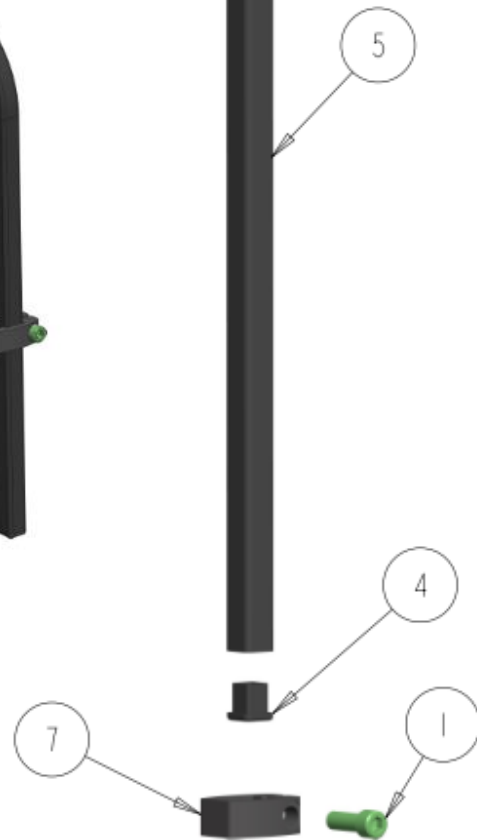

NOTES:

HEADREST INFINITE VERTICAL OVAL TUBE

HEADREST INFINITE VERTICAL OVAL TUBE TABLE

ITEM	QTY	NOTES	PART NO.	DESCRIPTION	PRICE/ PER UNIT
1	2		1000411	SCREW,SOC BUTTON HEAD 1/4-20 X 0.500	\$3.00
2	1		1001199	HEADREST LOCKING COLLAR	\$17.50
3	1		1001214	SCREW, SET, SOC HD CUP POINT #10-32 X 3/16	\$3.00
4	1		1001464	HANDLE 3-POINT 1/4-20 X 3/4 STEM BLACK	\$8.00
5	1		1005791	GEN DUAL-MULTIAXIAL HEADREST VERT POST WELDMENT	\$52.00
	1		1007005	MULTIAXIAL HEADREST CURVED VERT POST + 4 WELDMENT	\$72.00
	1		1020201	MULTIAXIAL HEADREST STRAIGHT VERT POST WELDMENT	\$47.00
6	1		1007001	BALL-JOINT, 1" DIA CURVED	\$35.00
7	1		1016938	SINGLE HANDLE MAIN HOUSING RT	\$57.00
8	1		1016939	SINGLE HANDLE MAIN HOUSING LT	\$57.00
	1		1016937	KIT, INFINITE CURVED POST STANDARD (ITEMS 1-8)	\$215.00
	1		1021428	KIT, INFINITE CURVED POST + 4" (ITEMS 1-8)	\$235.00
	1		1020999	KIT, INFINITE STRAIGHT POST (ITEMS 1-8)	\$210.00

NOTES:

HEADREST INFINITE VERTICAL SQUARE TUBE

SQUARE TUBE
VERTICAL STRAIGHT

SQUARE TUBE
VERTICAL S CURVED

SQUARE TUBE
VERTICAL L CURVED

HEADREST INFINITE VERTICAL SQUARE TUBE - TABLE

ITEM	QTY	NOTES	PART NO.	DESCRIPTION	PRICE/ PER UNIT
1	1		1000025	SCREW, SOC HD CAP, 1/4-20 X 0.75	\$3.00
2	1		1016938	SINGLE HANDLE MAIN HOUSING RT	\$57.00
3	1		1016939	SINGLE HANDLE MAIN HOUSING LT	\$57.00
4	1		1016945	SQUARE ENDPLUG 0.5 X 0.5	\$2.50
5	1		1033770	STRAIGHT VERTICLE SQ TUBE	\$72.00
	1		1033773	S-CURVE VERTICLE SQ TUBE	\$82.00
	1		1039203	L-CURVE VERTICLE SQ TUBE	\$77.00
6	1		1039198	RATCHET HANDLE 1/4-20 1" STEM	\$14.00
7	1		1040688	CLAMP POSITIONING COLLAR MACHINED	\$19.00
	1	A	1033768	KIT STRAIGHT VERTICAL SQUARE TUBE WITH HARDWARE	\$192.00
	1	A	1033767	KIT S-CURVE VERTICAL SQUARE TUBE WITH HARDWARE	\$200.00
	1	A	1039202	KIT L-CURVE VERTICAL SQUARE TUBE WITH HARDWARE	\$195.00