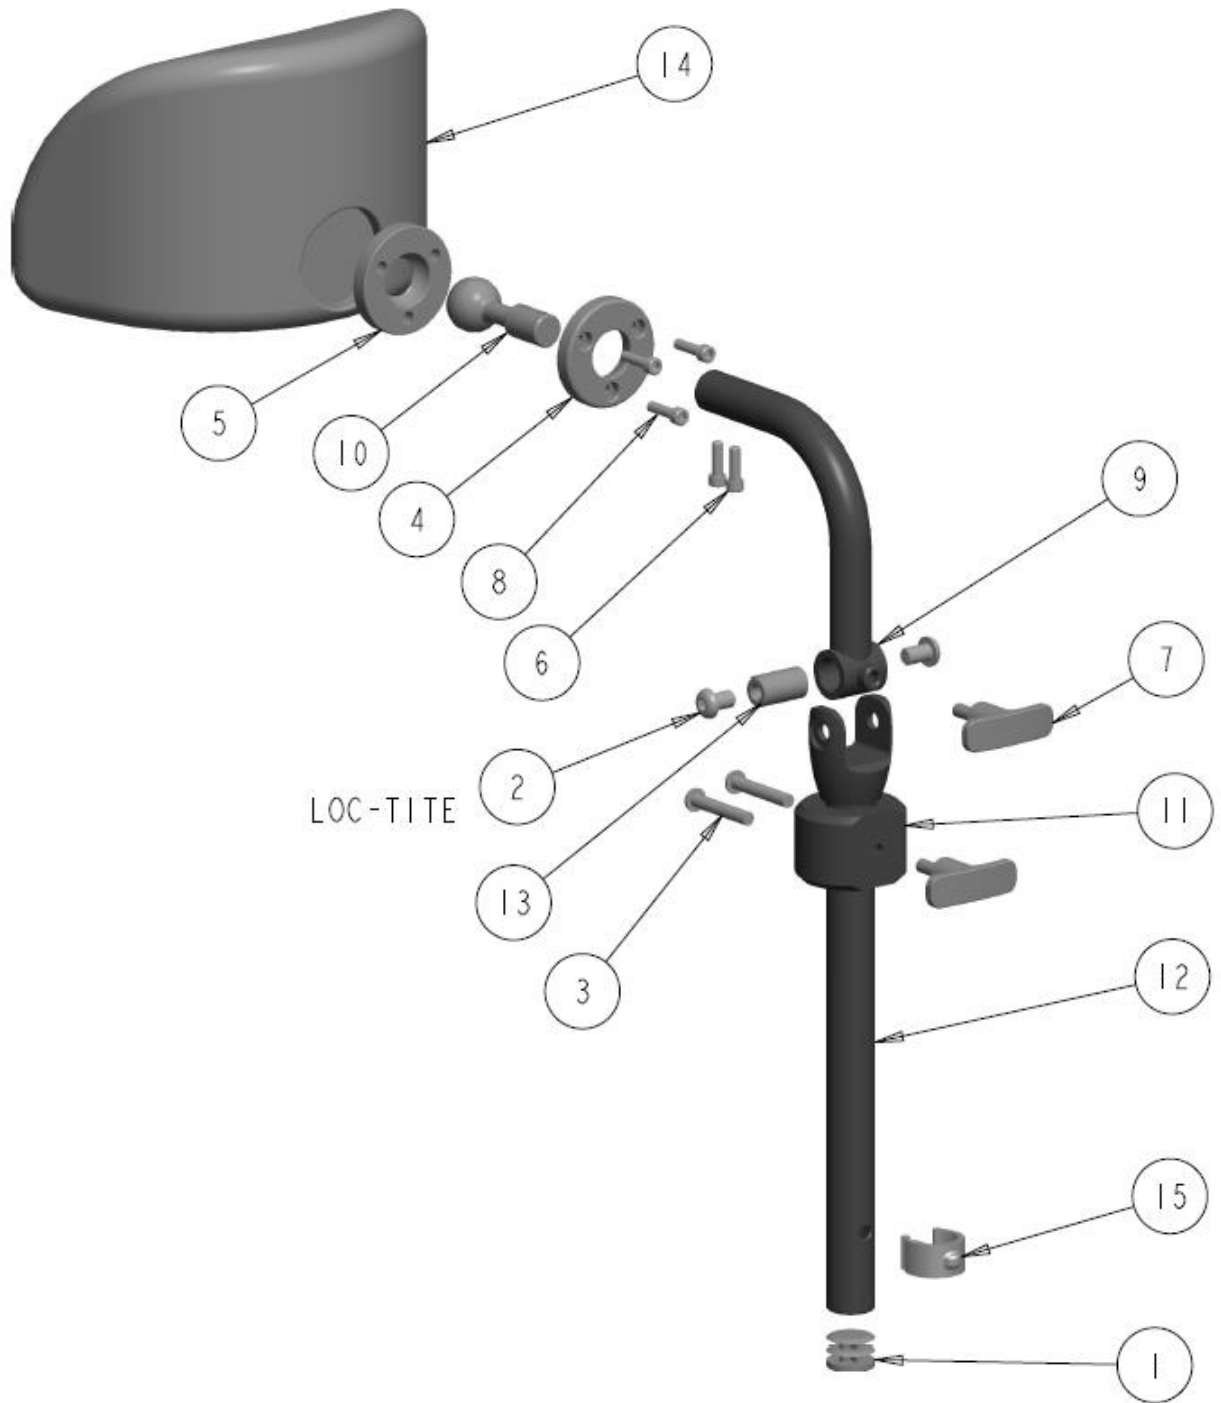

NOTES:

HEADREST INFINITE HORIZONTAL TUBE TABLE

ITEM	QTY	NOTES	PART NO.	DESCRIPTION	PRICE/ PER UNIT
1	1		1001198	FACE PLATE, BALL SOCKET CLAMP	\$20.10
2	1		1001200	SPACER PLATE, BALL SOCKET CLAMP	\$26.32
3	3		1006241	SCREW, SOCKET HEAD CAP,10-32NFX 3/4	\$3.00
4	1		1016941	HORIZONTAL SQ TUBE WELDMENT (+4")	\$68.00
	1		1021420	HORIZONTAL SQ TUBE WELDMENT	\$63.00
5	1		1016945	SQUARE ENDPLUG 0.5 X 0.5	\$2.50
	1	A	1033163	KIT, HORIZONTAL HEADREST SQ TUBE (+4") (ITEMS 1-5)	\$121.75
	1	A	1034527	KIT, HORIZONTAL HEADREST SQ TUBE (ITEMS 1-5)	\$121.75

NOTES:

A- ONLY TO BE USED WITH INFINITE VERTICAL TUBE HARDWARE

STAINLESS COMMODE ADJUSTABLE HEADREST

ADJUSTABLE HEADREST ASSY

ADJUSTABLE HEADREST ASSY - TABLE

ITEM	QTY	NOTES	PART NO.	DESCRIPTION	PRICE/ PER UNIT
1	1		1000421	PLUG, UNIVERSAL BLACK 0.875 ROUND	\$2.50
2	2		1000413	SCREW, SOCKET HEAD BUTTON 5/16-18 X 0.5	\$3.75
3	2		1000493	SCREW, SOCKET HEAD BUTTON 1/4-20 X 1.50	\$3.00
4	1		1001198	FACE PLATE, BALL SOCKET CLAMP	\$20.10
5	1		1001200	SPACER PLATE, BALL SOCKET CLAMP	\$26.32
6	2		1001203	SCREW, SOCKET HEAD CAP, 10-32NFX 5/8	\$3.25
7	2		1005259	T-HANDLE ROUNDED	\$17.00
8	3		1006241	SCREW, SOCKET HEAD CAP,10-32NFX 3/4	\$3.00
9	1		1011895	HEADREST CURVED STEM WELDMENT	\$13.30
10	1		1011897	SS BALL-JOINT, 1" DIA	\$5.30
11	1		1011898	MAIN LOCK COLLAR HOUSING	\$60.00
12	1		1011900	HEADREST STRAIGHT STEM WELDMENT	\$15.00
13	1		1011903	PIVOT BUSHING, UPPER CLAMP	\$4.00
14	1		1011906	FOAM SKINNED HEADREST HJ-03	\$150.00
15	1		1011908	SNAP CLIP .875 DIA	\$8.50
	1		1037664	KIT, COMPLETE ADJUSTABLE HEADREST ASSY	\$330.00