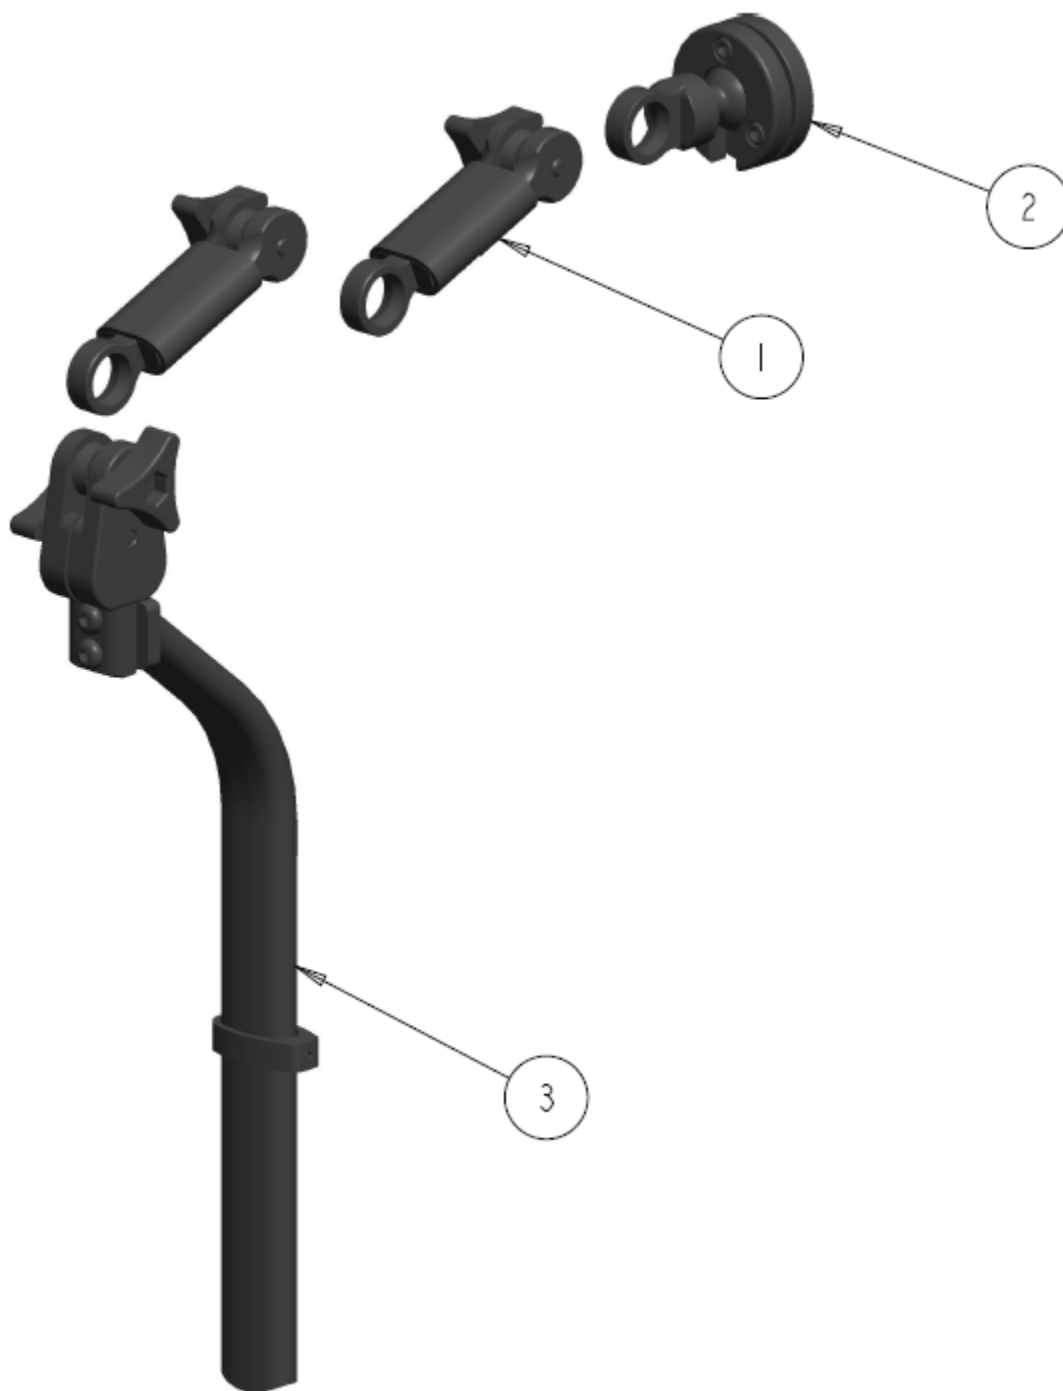

NOTES:

A- ONLY TO BE USED WITH INFINITE VERTICAL TUBE HARDWARE

STAINLESS COMMODE ADJUSTABLE HEADREST
ADJUSTABLE HEADREST ASSY

ADJUSTABLE HEADREST ASSY - TABLE

ITEM	QTY	NOTES	PART NO.	DESCRIPTION	PRICE/ PER UNIT
1	1		1000421	PLUG, UNIVERSAL BLACK 0.875 ROUND	\$2.50
2	2		1000413	SCREW, SOCKET HEAD BUTTON 5/16-18 X 0.5	\$3.75
3	2		1000493	SCREW, SOCKET HEAD BUTTON 1/4-20 X 1.50	\$3.00
4	1		1001198	FACE PLATE, BALL SOCKET CLAMP	\$20.10
5	1		1001200	SPACER PLATE, BALL SOCKET CLAMP	\$26.32
6	2		1001203	SCREW, SOCKET HEAD CAP, 10-32NFX X 5/8	\$3.25
7	2		1005259	T-HANDLE ROUNDED	\$17.00
8	3		1006241	SCREW, SOCKET HEAD CAP,10-32NFX 3/4	\$3.00
9	1		1011895	HEADREST CURVED STEM WELDMENT	\$13.30
10	1		1011897	SS BALL-JOINT, 1" DIA	\$5.30
11	1		1011898	MAIN LOCK COLLAR HOUSING	\$60.00
12	1		1011900	HEADREST STRAIGHT STEM WELDMENT	\$15.00
13	1		1011903	PIVOT BUSHING, UPPER CLAMP	\$4.00
14	1		1011906	FOAM SKINNED HEADREST HJ-03	\$150.00
15	1		1011908	SNAP CLIP .875 DIA	\$8.50

NOTES:

- A. PARTS BREAKDOWN FOUND WITHIN LINKS HEADREST SECTION
- B. PARTS BREAKDOWN FOUND IN HEADREST BASE ADAPTER SECTION

LINKS CURVED MASTER ASSY

LINKS CURVED MASTER ASSY – TABLE

ITEM	QTY	NOTES	PART NO.	DESCRIPTION	PRICE/ PER UNIT
1	2	A	REF	STRAIGHT LINK ASSY	REF

NOTES:

A. PARTS BREAKDOWN FOUND WITHIN LINKS HEADREST SECTION

LINKS HEADREST STRAIGHT VERTICAL TUBE

LINKS HEADREST STRAIGHT VERTICAL TUBE TABLE

ITEM	QTY	NOTES	PART NO.	DESCRIPTION	PRICE/ PER UNIT
1	2		1000411	SCREW,SOC BUTTON HEAD 1/4-20 X 0.500	\$3.00
2	1		1001199	HEADREST LOCKING COLLAR	\$17.50
3	1		1001214	SCREW, SET, SOC HD CUP POINT #10-32 X 3/16	\$3.00
4	2		1001464	HANDLE 3-POINT 1/4-20 X 3/4 STEM BLACK	\$8.00
5	1		1014048	VERTICAL OVAL TUBE LINKS WELD	\$44.00
6	1		1014268	BALL-JOINT, .687 DIA	\$32.00
7	1		1015362	BALL JOINT HANDLE MAIN HOUSING RT	\$58.00
8	1		1015363	BALL JOINT HANDLE MAIN HOUSING LT	\$58.00
	1		1034522	KIT, LINKS STRAIGHT POST (ITEMS 1-8)	\$196.00