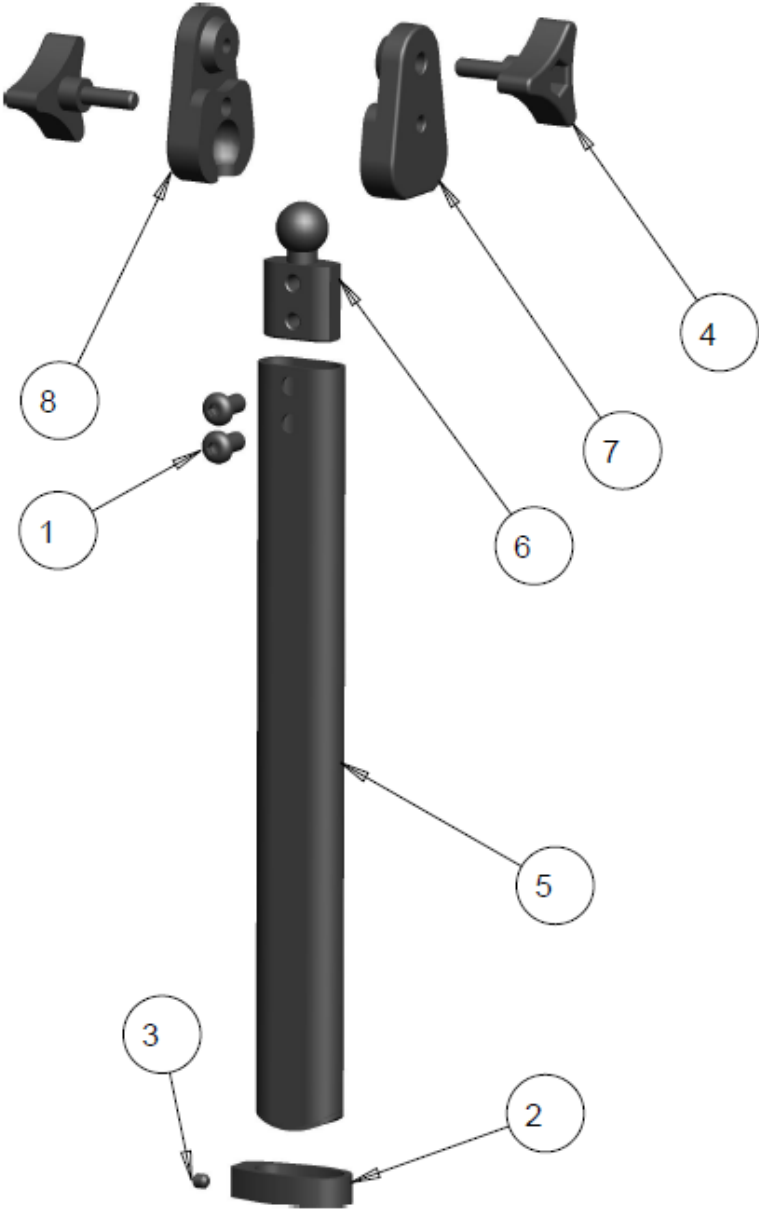

NOTES :

LINKS HEADREST

LINKS STRAIGHT MASTER ASSY

LINKS STRAIGHT MASTER ASSY – TABLE

ITEM	QTY	NOTES	PART NO.	DESCRIPTION	PRICE/ PER UNIT
1	1	B	REF	HEADREST BASE, UNIVERSAL	REF
2	2	A	REF	STRAIGHT LINK ASSY	REF
3	1	A	REF	LINKS BALL JOINT ASSY	REF
4	1	A	REF	VERTICLE TUBE HANDLE COBRA ASSY	REF

NOTES:

- A. PARTS BREAKDOWN FOUND WITHIN LINKS HEADREST SECTION
- B. PARTS BREAKDOWN FOUND IN HEADREST BASE ADAPTER SECTION

LINKS CURVED MASTER ASSY

LINKS CURVED MASTER ASSY – TABLE

ITEM	QTY	NOTES	PART NO.	DESCRIPTION	PRICE/ PER UNIT
1	2	A	REF	STRAIGHT LINK ASSY	REF
2	1	A	REF	LINKS BALL JOINT ASSY	REF
3	1	A	REF	COBRA CURVED VERTICLE TUBE	REF

NOTES:

A. PARTS BREAKDOWN FOUND WITHIN LINKS HEADREST SECTION

LINKS HEADREST STRAIGHT VERTICAL TUBE

LINKS HEADREST STRAIGHT VERTICAL TUBE TABLE

ITEM	QTY	NOTES	PART NO.	DESCRIPTION	PRICE/ PER UNIT
1	2		1000411	SCREW,SOC BUTTON HEAD 1/4-20 X 0.500	\$3.00
2	1		1001199	HEADREST LOCKING COLLAR	\$17.50
3	1		1001214	SCREW, SET, SOC HD CUP POINT #10-32 X 3/16	\$3.00
4	2		1001464	HANDLE 3-POINT 1/4-20 X 3/4 STEM BLACK	\$8.00
5	1		1014048	VERTICAL OVAL TUBE LINKS WELD	\$44.00
6	1		1014268	BALL-JOINT, .687 DIA	\$32.00
7	1		1015362	BALL JOINT HANDLE MAIN HOUSING RT	\$58.00
8	1		1015363	BALL JOINT HANDLE MAIN HOUSING LT	\$58.00
	1		1034522	KIT, LINKS STRAIGHT POST (ITEMS 1-8)	\$196.00

NOTES:

LINKS HEADREST CURVED VERTICAL TUBE

LINKS HEADREST CURVED VERTICAL TUBE TABLE

ITEM	QTY	NOTES	PART NO.	DESCRIPTION	PRICE/ PER UNIT
1	1		1001199	HEADREST LOCKING COLLAR	\$17.50
2	1		1001214	SCREW, SET, SOC HD CUP POINT #10-32 X 3/16	\$3.00
3	2		1001381	SOC HD SCREW 1/4-20 X 1.00	\$3.00
4	2		1001464	HANDLE 3-POINT 1/4-20 X 3/4 STEM BLACK	\$8.00
5	1		1015362	BALL JOINT HANDLE MAIN HOUSING RT	\$58.00
6	1		1015363	BALL JOINT HANDLE MAIN HOUSING LT	\$58.00
7	1		1015445	CURVED VERTICAL OVAL TUBE COBRA	\$63.00
8	1		1015448	BALL-JOINT, .687 DIA (NOT THREADED)	\$32.00
	1		1034523	KIT, LINKS CURVED POST (ITEMS 1-8)	\$206.00