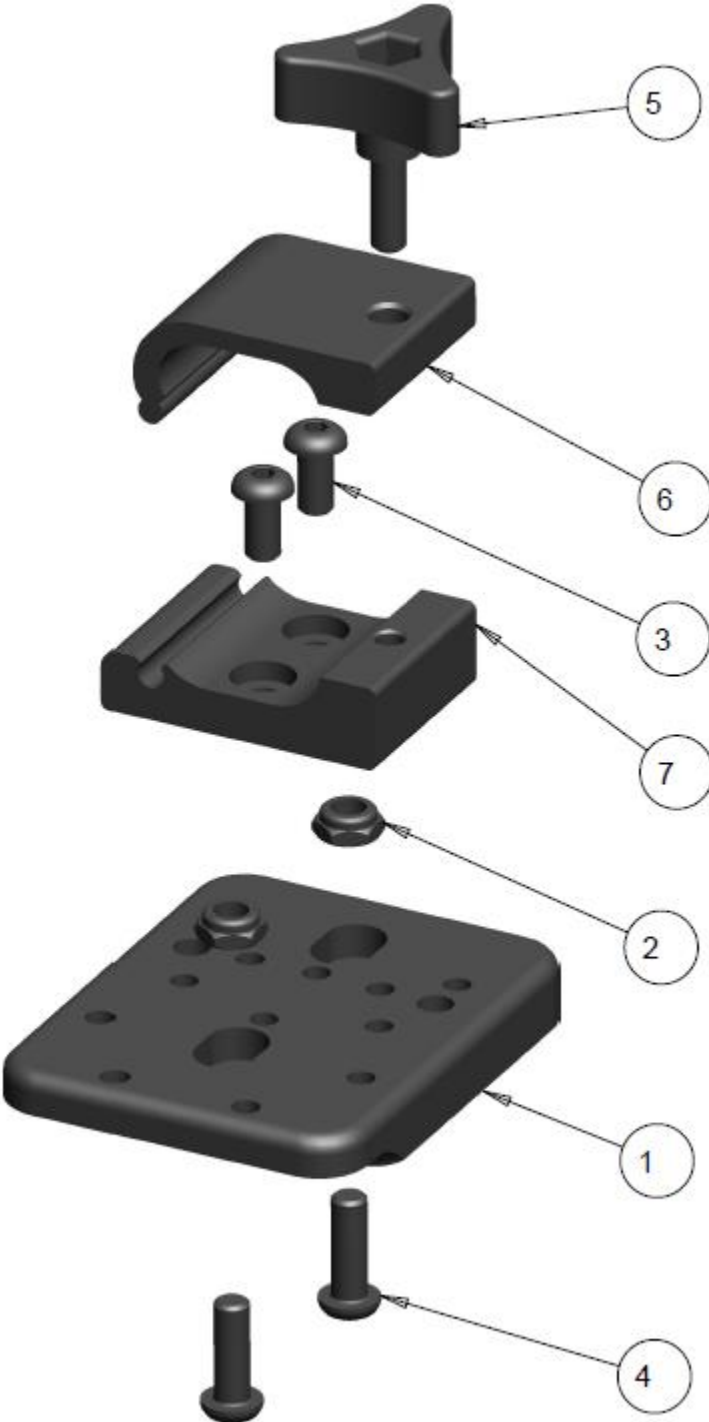

NOTES:

LINKS HEADREST SINGLE LINK TABLE

ITEM	QTY	NOTES	PART NO.	DESCRIPTION	PRICE/ PER UNIT
1	2		1000411	SCREW,SOC BUTTON HEAD 1/4-20 X 0.500	\$3.00
2	1		1001464	HANDLE 3-POINT 1/4-20 X 3/4 STEM BLACK	\$8.00
3	1		1014032	MAIN OVAL TUBE HOUSING	\$16.00
4	1		1014033	RING STRAIGHT LINK MACHINED	\$18.00
5	1		1014034	CONE STRAIGHT LINK MAIN	\$14.00
6	1		1014035	CONE STRAIGHT LINK INSERT	\$10.00
	1		1014031	KIT, ADDITIONAL LINK SINGLE (ITEMS 1-6)	\$50.00

NOTES:

HEADREST BASE ADAPTER BRACKET

2-HOLE HEADREST BASE ADAPTER BRACKET OVAL TUBE

2-HOLE HEADREST BASE ADAPTOR BRACKET OVAL TUBE TABLE

ITEM	QTY	NOTES	PART NO.	DESCRIPTION	PRICE/ PER UNIT
1	2		1000397	NUT, HEX-NYLOCK THIN, 1/4-20NC	\$2.00
2	2		1000411	SCREW,SOC BUTTON HEAD 1/4-20 X 0.500	\$3.00
3	1		1001367	2-HOLE MOUNTING PLATE	\$50.00
4	2		1001391	SCREW, SOCKET HEAD BUTTON, 1/4-20NC X 3/4	\$3.00
5	1		1001464	HANDLE 3-POINT 1/4-20 X 3/4 STEM BLACK	\$8.00
6	1		1019474	OVAL UPPER CLAMP	\$16.00
7	1		1019475	OVAL TUBE LOWER CLAMP	\$20.00
	1		1034525	KIT, 2-HOLE HEADREST ADAPTER BRACKET (ITEMS 1-7)	\$105.00

NOTES:

UNIVERSAL HEADREST BASE ADAPTOR BRACKET OVAL TUBE

UNIVERSAL HEADREST BASE ADAPTOR BRACKET OVAL TUBE TABLE

ITEM	QTY	NOTES	PART NO.	DESCRIPTION	PRICE/ PER UNIT
1	1		1000218	UNIVERSAL MOUNTING PLATE, HEADREST	\$61.00
2	2		1000397	NUT, HEX-NYLOCK THIN, 1/4-20NC	\$2.00
3	2		1000411	SCREW,SOC BUTTON HEAD 1/4-20 X 0.500	\$3.00
4	2		1001391	SCREW, SOCKET HEAD BUTTON, 1/4-20NC X 3/4	\$3.00
5	1		1001464	HANDLE 3-POINT 1/4-20 X 3/4 STEM BLACK	\$8.00
6	1		1019474	OVAL UPPER CLAMP	\$16.00
7	1		1019475	OVAL TUBE LOWER CLAMP	\$20.00
	1		1003995	KIT, UNIVERSAL HEADREST ADAPTOR BRACKET (ITEMS 1-7)	\$120.00