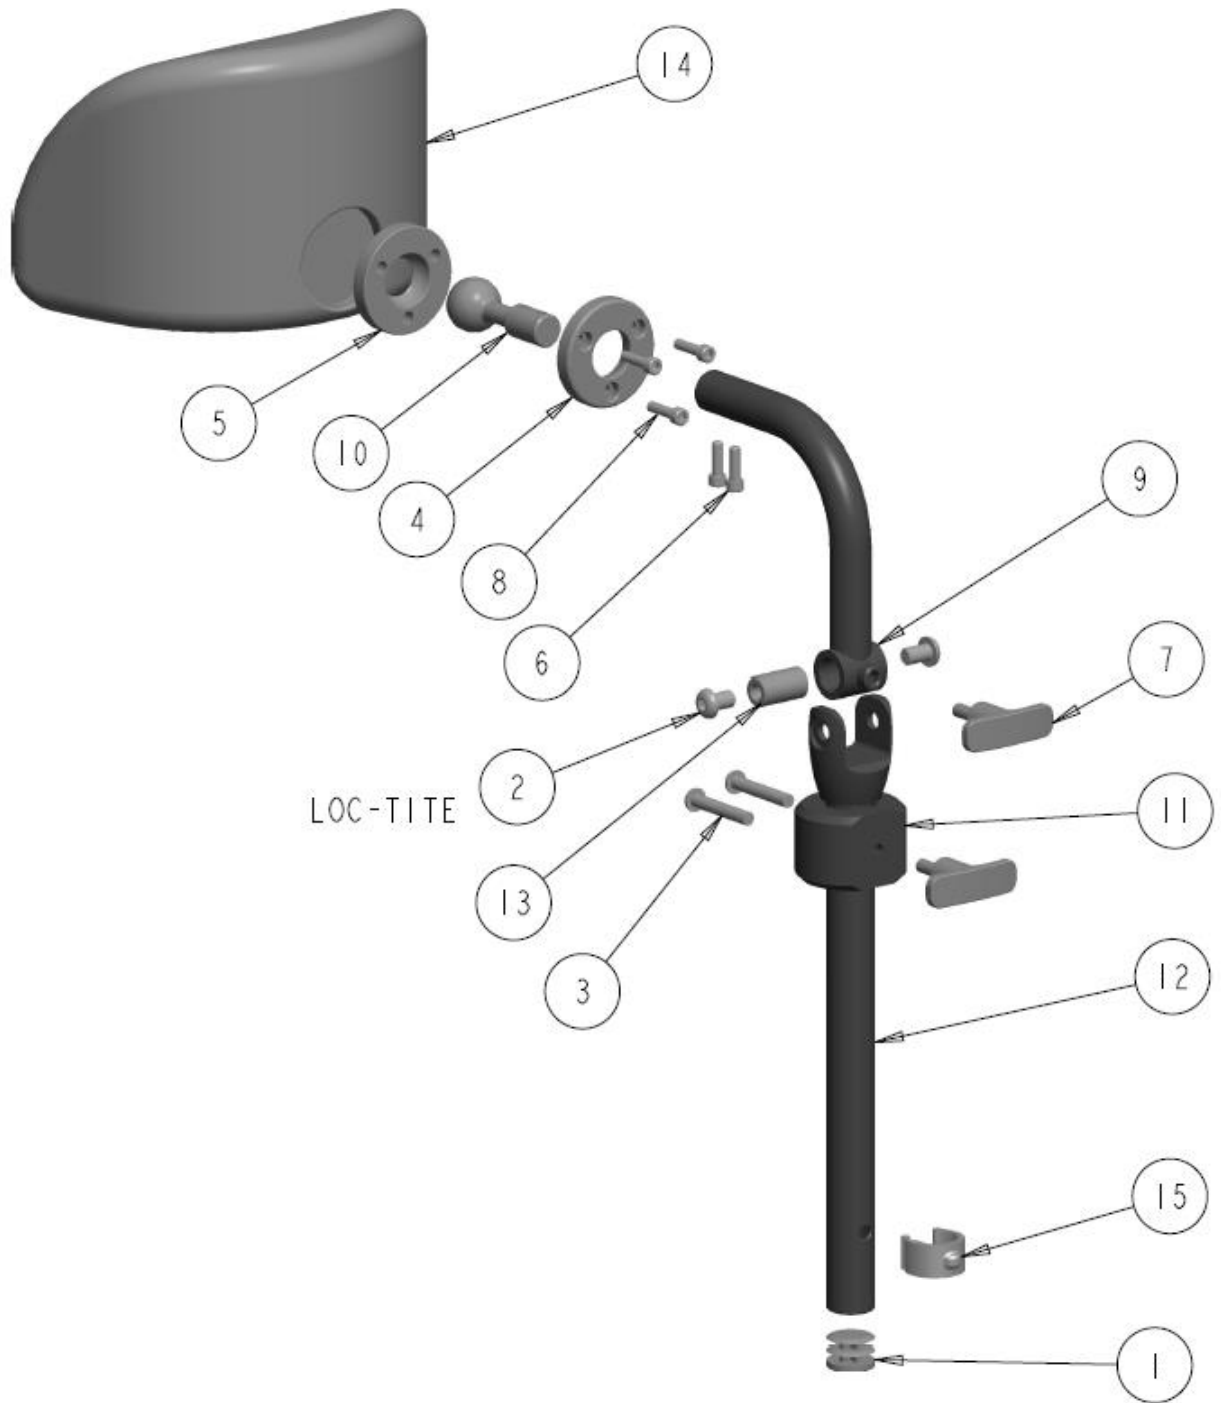

NOTES:

HEADREST INFINITE HORIZONTAL SQUARE TUBE TABLE

ITEM	QTY	NOTES	PART NO.	DESCRIPTION	PRICE/ PER UNIT
1	1		1001198	FACE PLATE, BALL SOCKET CLAMP	\$20.10
2	1		1001200	SPACER PLATE, BALL SOCKET CLAMP	\$26.32
3	3		1006241	SCREW, SOCKET HEAD CAP,10-32NFX 3/4	\$3.00
4	1		1016941	HORIZONTAL SQ TUBE WELDMENT (+4")	\$68.00
	1		1021420	HORIZONTAL SQ TUBE WELDMENT	\$63.00
5	1		1016945	SQUARE ENDPLUG 0.5 X 0.5	\$2.50
	1	A	1033163	KIT, HORIZONTAL HEADREST SQ TUBE (+4") (ITEMS 1-5)	\$121.75
	1	A	1034527	KIT, HORIZONTAL HEADREST SQ TUBE (ITEMS 1-5)	\$121.75

NOTES:

A- ONLY TO BE USED WITH INFINITE VERTICAL TUBE HARDWARE

STAINLESS COMMODE ADJUSTABLE HEADREST
ADJUSTABLE HEADREST ASSY

ADJUSTABLE HEADREST ASSY - TABLE

ITEM	QTY	NOTES	PART NO.	DESCRIPTION	PRICE/ PER UNIT
1	1		1000421	PLUG, UNIVERSAL BLACK 0.875 ROUND	\$2.50
2	2		1000413	SCREW, SOCKET HEAD BUTTON 5/16-18 X 0.5	\$3.75
3	2		1000493	SCREW, SOCKET HEAD BUTTON 1/4-20 X 1.50	\$3.00
4	1		1001198	FACE PLATE, BALL SOCKET CLAMP	\$20.10
5	1		1001200	SPACER PLATE, BALL SOCKET CLAMP	\$26.32
6	2		1001203	SCREW, SOCKET HEAD CAP, 10-32NFX X 5/8	\$3.25
7	2		1005259	T-HANDLE ROUNDED	\$17.00
8	3		1006241	SCREW, SOCKET HEAD CAP,10-32NFX 3/4	\$3.00
9	1		1011895	HEADREST CURVED STEM WELDMENT	\$13.30
10	1		1011897	SS BALL-JOINT, 1" DIA	\$5.30
11	1		1011898	MAIN LOCK COLLAR HOUSING	\$60.00
12	1		1011900	HEADREST STRAIGHT STEM WELDMENT	\$15.00
13	1		1011903	PIVOT BUSHING, UPPER CLAMP	\$4.00
14	1		1011906	FOAM SKINNED HEADREST HJ-03	\$150.00
15	1		1011908	SNAP CLIP .875 DIA	\$8.50