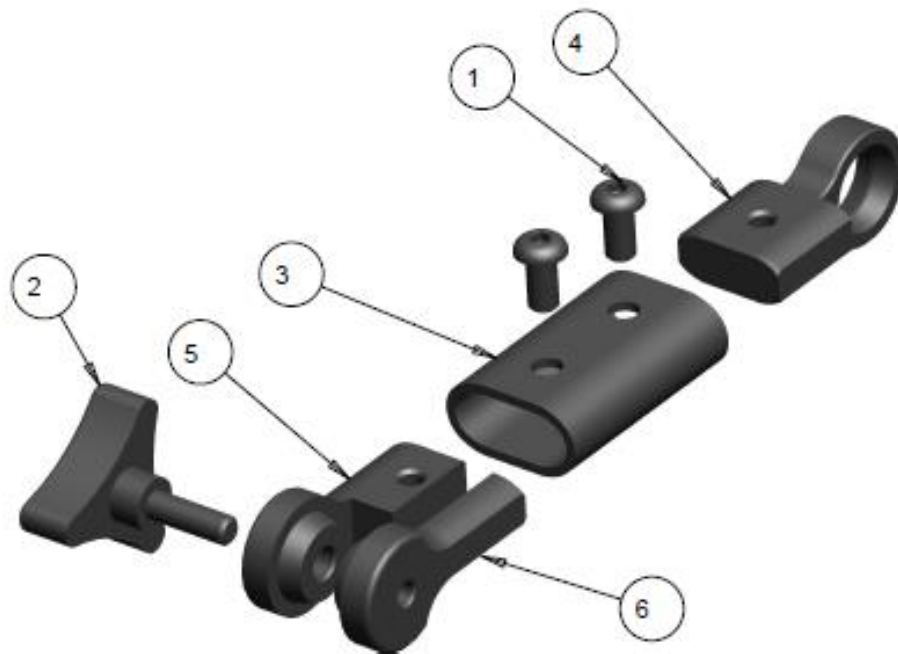

NOTES:

A. PARTS BREAKDOWN FOUND WITHIN LINKS HEADREST SECTION

LINKS HEADREST STRAIGHT VERTICAL TUBE

LINKS HEADREST STRAIGHT VERTICAL TUBE TABLE

ITEM	QTY	NOTES	PART NO.	DESCRIPTION	PRICE/ PER UNIT
1	2		1000411	SCREW,SOC BUTTON HEAD 1/4-20 X 0.500	\$3.00
2	1		1001199	HEADREST LOCKING COLLAR	\$17.50
3	1		1001214	SCREW, SET, SOC HD CUP POINT #10-32 X 3/16	\$3.00
4	2		1001464	HANDLE 3-POINT 1/4-20 X 3/4 STEM BLACK	\$8.00
5	1		1014048	VERTICAL OVAL TUBE LINKS WELD	\$44.00
6	1		1014268	BALL-JOINT, .687 DIA	\$32.00
7	1		1015362	BALL JOINT HANDLE MAIN HOUSING RT	\$58.00
8	1		1015363	BALL JOINT HANDLE MAIN HOUSING LT	\$58.00
	1		1034522	KIT, LINKS STRAIGHT POST (ITEMS 1-8)	\$196.00

NOTES:

LINKS HEADREST CURVED VERTICAL TUBE

LINKS HEADREST CURVED VERTICAL TUBE TABLE

ITEM	QTY	NOTES	PART NO.	DESCRIPTION	PRICE/ PER UNIT
1	1		1001199	HEADREST LOCKING COLLAR	\$17.50
2	1		1001214	SCREW, SET, SOC HD CUP POINT #10-32 X 3/16	\$3.00
3	2		1001381	SOC HD SCREW 1/4-20 X 1.00	\$3.00
4	2		1001464	HANDLE 3-POINT 1/4-20 X 3/4 STEM BLACK	\$8.00
5	1		1015362	BALL JOINT HANDLE MAIN HOUSING RT	\$58.00
6	1		1015363	BALL JOINT HANDLE MAIN HOUSING LT	\$58.00
7	1		1015445	CURVED VERTICAL OVAL TUBE COBRA	\$63.00
8	1		1015448	BALL-JOINT, .687 DIA (NOT THREADED)	\$32.00
	1		1034523	KIT, LINKS CURVED POST (ITEMS 1-8)	\$206.00

NOTES:

LINKS HEADREST BALL JOINT

LINKS HEADREST SINGLE LINK

LINKS HEADREST BALL JOINT TABLE

ITEM	QTY	NOTES	PART NO.	DESCRIPTION	PRICE/ PER UNIT
1	1		1001200	SPACER PLATE, BALL SOCKET CLAMP	\$26.32
2	3		1006241	SCREW, SOCKET HEAD CAP,10-32NFX 3/4	\$3.00
3	1		1014042	COBRA BALL JOINT MACHINED	\$25.00
4	1		1032845	FACE PLATE, BALL CLAMP - SLOTTED	\$14.00
	1		1014044	KIT, LINKS BALL JOINT (ITEMS 1-4)	\$44.00