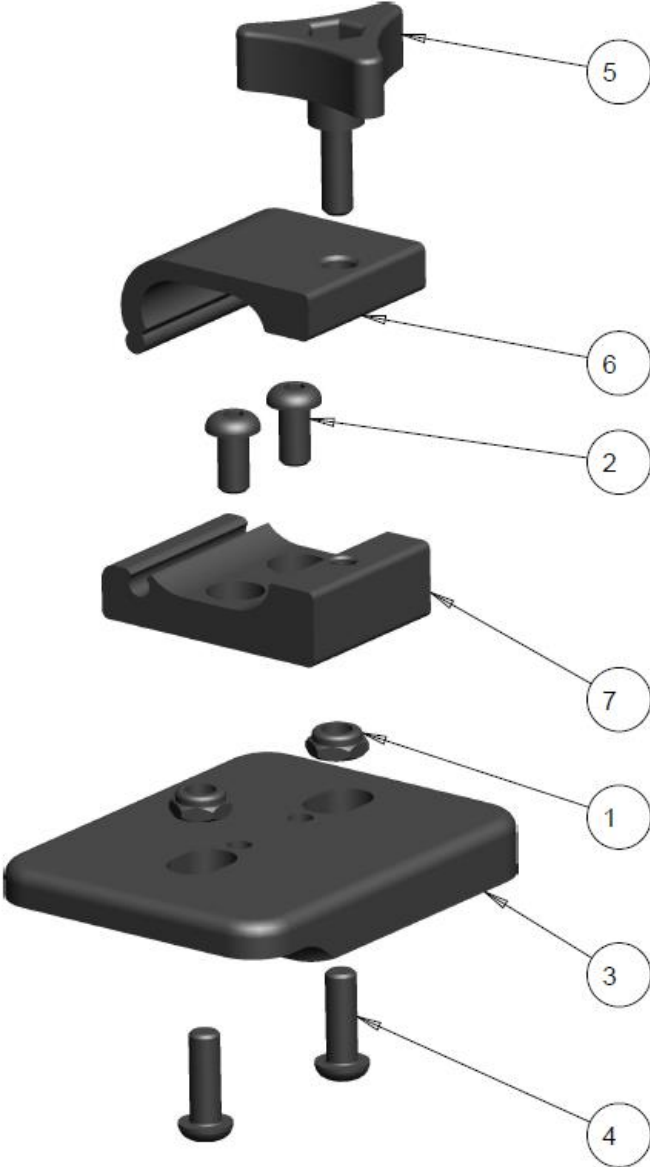

NOTES:

LINKS HEADREST BALL JOINT

LINKS HEADREST SINGLE LINK

LINKS HEADREST BALL JOINT TABLE

ITEM	QTY	NOTES	PART NO.	DESCRIPTION	PRICE/ PER UNIT
1	1		1001200	SPACER PLATE, BALL SOCKET CLAMP	\$26.32
2	3		1006241	SCREW, SOCKET HEAD CAP,10-32NFX 3/4	\$3.00
3	1		1014042	COBRA BALL JOINT MACHINED	\$25.00
4	1		1032845	FACE PLATE, BALL CLAMP - SLOTTED	\$14.00
	1		1014044	KIT, LINKS BALL JOINT (ITEMS 1-4)	\$44.00

NOTES:

LINKS HEADREST SINGLE LINK TABLE

ITEM	QTY	NOTES	PART NO.	DESCRIPTION	PRICE/ PER UNIT
1	2		1000411	SCREW,SOC BUTTON HEAD 1/4-20 X 0.500	\$3.00
2	1		1001464	HANDLE 3-POINT 1/4-20 X 3/4 STEM BLACK	\$8.00
3	1		1014032	MAIN OVAL TUBE HOUSING	\$16.00
4	1		1014033	RING STRAIGHT LINK MACHINED	\$18.00
5	1		1014034	CONE STRAIGHT LINK MAIN	\$14.00
6	1		1014035	CONE STRAIGHT LINK INSERT	\$10.00
	1		1014031	KIT, ADDITIONAL LINK SINGLE (ITEMS 1-6)	\$50.00

NOTES:

HEADREST BASE ADAPTER BRACKET

2-HOLE HEADREST BASE ADAPTER BRACKET

2-HOLE HEADREST BASE ADAPTOR BRACKET TABLE

ITEM	QTY	NOTES	PART NO.	DESCRIPTION	PRICE/ PER UNIT
1	2		1000397	NUT, HEX-NYLOCK THIN, 1/4-20NC	\$2.00
2	2		1000411	SCREW,SOC BUTTON HEAD 1/4-20 X 0.500	\$3.00
3	1		1001367	2-HOLE MOUNTING PLATE	\$50.00
4	2		1001391	SCREW, SOCKET HEAD BUTTON, 1/4-20NC X 3/4	\$3.00
5	1		1001464	HANDLE 3-POINT 1/4-20 X 3/4 STEM BLACK	\$8.00
6	1		1019474	OVAL UPPER CLAMP	\$16.00
7	1		1019475	OVAL TUBE LOWER CLAMP	\$20.00
	1		1034525	KIT, 2-HOLE HEADREST ADAPTER BRACKET (ITEMS 1-7)	\$105.00