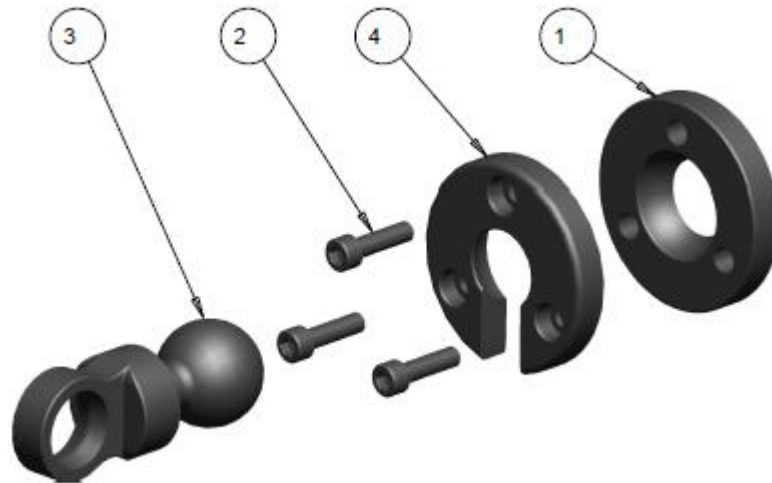

NOTES:

A. PARTS BREAKDOWN FOUND WITHIN LINKS HEADREST SECTION

LINKS HEADREST STRAIGHT VERTICAL TUBE

LINKS HEADREST STRAIGHT VERTICAL TUBE TABLE

ITEM	QTY	NOTES	PART NO.	DESCRIPTION	PRICE/ PER UNIT
1	2		1000411	SCREW,SOC BUTTON HEAD 1/4-20 X 0.500	\$3.00
2	1		1001199	HEADREST LOCKING COLLAR	\$17.50
3	1		1001214	SCREW, SET, SOC HD CUP POINT #10-32 X 3/16	\$3.00
4	2		1001464	HANDLE 3-POINT 1/4-20 X 3/4 STEM BLACK	\$8.00
5	1		1014048	VERTICAL OVAL TUBE LINKS WELD	\$44.00
6	1		1014268	BALL-JOINT, .687 DIA	\$32.00
7	1		1015362	BALL JOINT HANDLE MAIN HOUSING RT	\$58.00
8	1		1015363	BALL JOINT HANDLE MAIN HOUSING LT	\$58.00
	1		1034522	KIT, LINKS STRAIGHT POST (ITEMS 1-8)	\$196.00

NOTES:

LINKS HEADREST CURVED VERTICAL TUBE

LINKS HEADREST CURVED VERTICAL TUBE TABLE

ITEM	QTY	NOTES	PART NO.	DESCRIPTION	PRICE/ PER UNIT
1	1		1001199	HEADREST LOCKING COLLAR	\$17.50
2	1		1001214	SCREW, SET, SOC HD CUP POINT #10-32 X 3/16	\$3.00
3	2		1001381	SOC HD SCREW 1/4-20 X 1.00	\$3.00
4	2		1001464	HANDLE 3-POINT 1/4-20 X 3/4 STEM BLACK	\$8.00
5	1		1015362	BALL JOINT HANDLE MAIN HOUSING RT	\$58.00
6	1		1015363	BALL JOINT HANDLE MAIN HOUSING LT	\$58.00
7	1		1015445	CURVED VERTICAL OVAL TUBE COBRA	\$63.00
8	1		1015448	BALL-JOINT, .687 DIA (NOT THREADED)	\$32.00
	1		1034523	KIT, LINKS CURVED POST (ITEMS 1-8)	\$206.00

NOTES:

LINKS HEADREST BALL JOINT

LINKS HEADREST SINGLE LINK

LINKS HEADREST BALL JOINT TABLE

ITEM	QTY	NOTES	PART NO.	DESCRIPTION	PRICE/ PER UNIT
1	1		1001200	SPACER PLATE, BALL SOCKET CLAMP	\$26.32
2	3		1006241	SCREW, SOCKET HEAD CAP,10-32NFX 3/4	\$3.00
3	1		1014042	COBRA BALL JOINT MACHINED	\$25.00
4	1		1032845	FACE PLATE, BALL CLAMP - SLOTTED	\$14.00
	1		1014044	KIT, LINKS BALL JOINT (ITEMS 1-4)	\$44.00