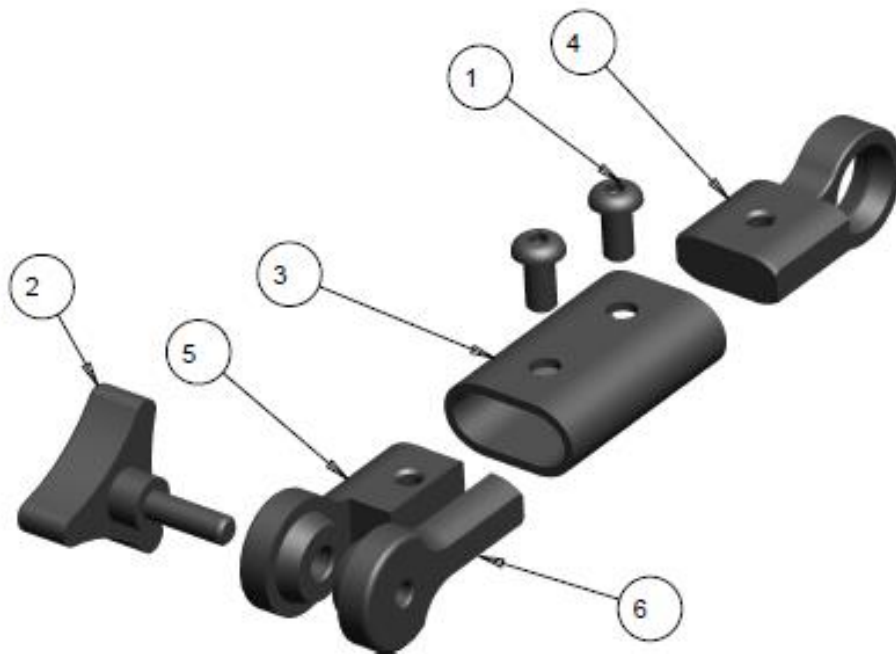

NOTES:

A. PARTS BREAKDOWN FOUND WITHIN LINKS HEADREST SECTION

LINKS HEADREST STRAIGHT VERTICAL TUBE

LINKS HEADREST STRAIGHT VERTICAL TUBE TABLE

ITEM	QTY	NOTES	PART NO.	DESCRIPTION	PRICE/ PER UNIT
1	2		1000411	SCREW,SOC BUTTON HEAD 1/4-20 X 0.500	\$3.00
2	1		1001199	HEADREST LOCKING COLLAR	\$17.50
3	1		1001214	SCREW, SET, SOC HD CUP POINT #10-32 X 3/16	\$3.00
4	2		1001464	HANDLE 3-POINT 1/4-20 X 3/4 STEM BLACK	\$8.00
5	1		1014048	VERTICAL OVAL TUBE LINKS WELD	\$44.00
6	1		1014268	BALL-JOINT, .687 DIA	\$32.00
7	1		1015362	BALL JOINT HANDLE MAIN HOUSING RT	\$58.00
8	1		1015363	BALL JOINT HANDLE MAIN HOUSING LT	\$58.00
	1		1034522	KIT, LINKS STRAIGHT POST (ITEMS 1-8)	\$196.00

NOTES:

LINKS HEADREST CURVED VERTICAL TUBE

LINKS HEADREST CURVED VERTICAL TUBE TABLE

ITEM	QTY	NOTES	PART NO.	DESCRIPTION	PRICE/ PER UNIT
1	1		1001199	HEADREST LOCKING COLLAR	\$17.50
2	1		1001214	SCREW, SET, SOC HD CUP POINT #10-32 X 3/16	\$3.00
3	2		1001381	SOC HD SCREW 1/4-20 X 1.00	\$3.00
4	2		1001464	HANDLE 3-POINT 1/4-20 X 3/4 STEM BLACK	\$8.00
5	1		1015362	BALL JOINT HANDLE MAIN HOUSING RT	\$58.00
6	1		1015363	BALL JOINT HANDLE MAIN HOUSING LT	\$58.00
7	1		1015445	CURVED VERTICAL OVAL TUBE COBRA	\$63.00
8	1		1015448	BALL-JOINT, .687 DIA (NOT THREADED)	\$32.00
	1		1034523	KIT, LINKS CURVED POST (ITEMS 1-8)	\$206.00

NOTES:

LINKS HEADREST BALL JOINT

LINKS HEADREST SINGLE LINK

LINKS HEADREST BALL JOINT TABLE

ITEM	QTY	NOTES	PART NO.	DESCRIPTION	PRICE/ PER UNIT
1	1		1001200	SPACER PLATE, BALL SOCKET CLAMP	\$26.32
2	3		1006241	SCREW, SOCKET HEAD CAP,10-32NFX 3/4	\$3.00
3	1		1014042	COBRA BALL JOINT MACHINED	\$25.00
4	1		1032845	FACE PLATE, BALL CLAMP - SLOTTED	\$14.00
	1		1014044	KIT, LINKS BALL JOINT (ITEMS 1-4)	\$44.00