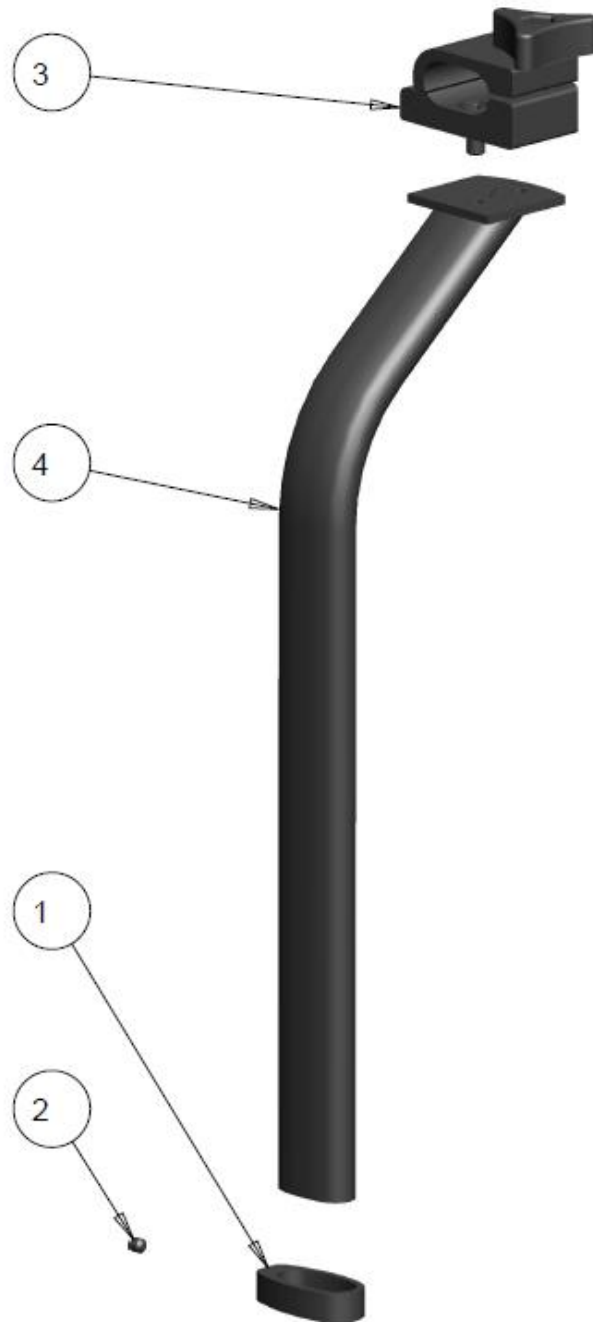

CONTENTS

HEADREST VERTICAL TUBES.....	5
HEADREST FIXED VERTICAL TUBE.....	5
HEADREST MULTI-AXIAL VERTICAL TUBE	7
HEADREST INFINITE VERTICAL TUBE	9
SQ HEADREST MULTI-AXIAL VERTICAL TUBE	11
HEADREST HORIZONTAL TUBES	13
HEADREST FIXED HORIZONTAL TUBE	13
HEADREST ARTICULATED HORIZONTAL TUBE	13
HEADREST INFINITE HORIZONTAL TUBE	13
STAINLESS COMMODOE ADJUSTABLE HEADREST	15
ADJUSTABLE HEADREST ASSY	15
LINKS HEADREST.....	17
LINKS STRAIGHT MASTER ASSY	17
LINKS CURVED MASTER ASSY	19
LINKS HEADREST STRAIGHT VERTICAL TUBE	21
LINKS HEADREST CURVED VERTICAL TUBE	23
LINKS HEADREST BALL JOINT	25
LINKS HEADREST SINGLE LINK.....	25
HEADREST BASE ADAPTER BRACKET	27
2-HOLE HEADREST BASE ADAPTER BRACKET	27
UNIVERSAL HEADREST BASE ADAPTOR BRACKET	29
HEADREST CURVED HINGED OVAL CLAMP.....	31
HEADREST CIRCULAR HINGED OVAL CLAMP.....	33

HEADREST VERTICAL TUBES

HEADREST FIXED VERTICAL TUBE

HEADREST FIXED VERTICAL TUBE TABLE

ITEM	QTY	NOTES	PART NO.	DESCRIPTION	PRICE/ PER UNIT
1	1		1001199	HEADREST LOCKING COLLAR	\$17.50
2	1		1001214	SCREW, SET, SOC HD CUP POINT #10-32 X 3/16	\$3.00
3	1		1019596	CURVED HINGED OVAL HEADREST CLAMP	\$48.00
4	1		1001393	HEADREST CURVED POST WELDMENT	\$52.50
	1		1003928	HEADREST CURVED POST WELDMENT + 4"	\$72.00
	1		1018183	HEADREST STRAIGHT POST WELDMENT	\$47.00
	1		1021424	KIT, CURVED POST STANDARD (ITEMS 1-4)	\$110.00
	1		1021425	KIT, CURVED POST PLUS 4" (ITEMS 1-4)	\$135.00
	1		1021426	KIT, STRAIGHT POST STANDARD (ITEMS 1-4)	\$105.00