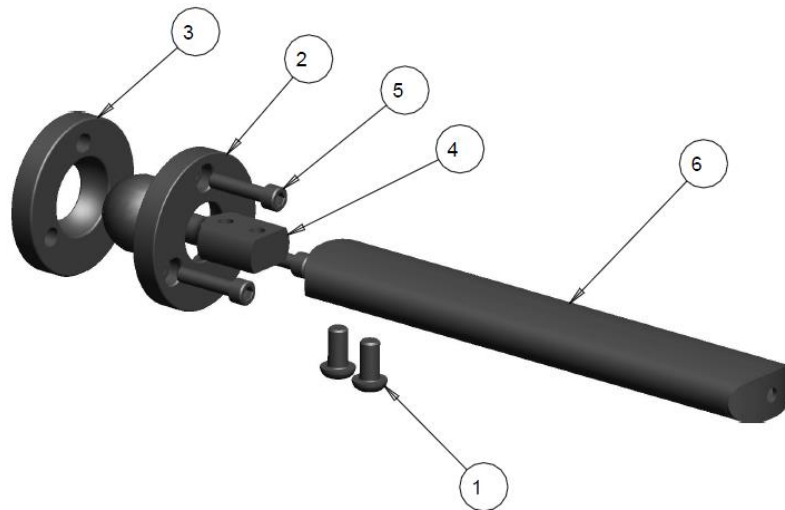

HEADREST ARTICULATED HORIZONTAL OVAL TUBE