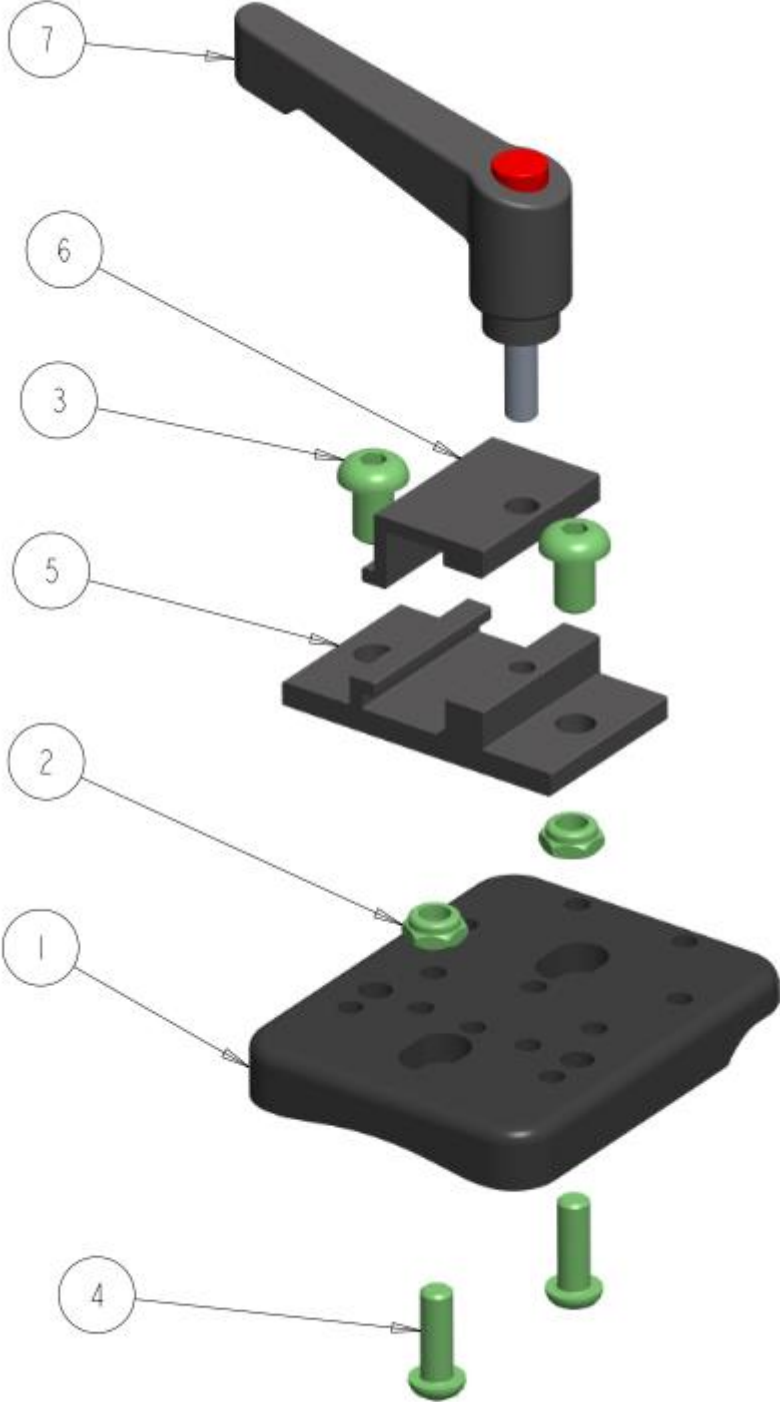

NOTES:

HEADREST BASE ADAPTER BRACKET

2-HOLE HEADREST BASE ADAPTER BRACKET OVAL TUBE

2-HOLE HEADREST BASE ADAPTOR BRACKET OVAL TUBE TABLE

ITEM	QTY	NOTES	PART NO.	DESCRIPTION	PRICE/ PER UNIT
1	2		1000397	NUT, HEX-NYLOCK THIN, 1/4-20NC	\$2.00
2	2		1000411	SCREW,SOC BUTTON HEAD 1/4-20 X 0.500	\$3.00
3	1		1001367	2-HOLE MOUNTING PLATE	\$50.00
4	2		1001391	SCREW, SOCKET HEAD BUTTON, 1/4-20NC X 3/4	\$3.00
5	1		1001464	HANDLE 3-POINT 1/4-20 X 3/4 STEM BLACK	\$8.00
6	1		1019474	OVAL UPPER CLAMP	\$16.00
7	1		1019475	OVAL TUBE LOWER CLAMP	\$20.00
	1		1034525	KIT, 2-HOLE HEADREST ADAPTER BRACKET (ITEMS 1-7)	\$105.00

NOTES:

UNIVERSAL HEADREST BASE ADAPTOR BRACKET OVAL TUBE

UNIVERSAL HEADREST BASE ADAPTOR BRACKET OVAL TUBE TABLE

ITEM	QTY	NOTES	PART NO.	DESCRIPTION	PRICE/ PER UNIT
1	1		1000218	UNIVERSAL MOUNTING PLATE, HEADREST	\$61.00
2	2		1000397	NUT, HEX-NYLOCK THIN, 1/4-20NC	\$2.00
3	2		1000411	SCREW,SOC BUTTON HEAD 1/4-20 X 0.500	\$3.00
4	2		1001391	SCREW, SOCKET HEAD BUTTON, 1/4-20NC X 3/4	\$3.00
5	1		1001464	HANDLE 3-POINT 1/4-20 X 3/4 STEM BLACK	\$8.00
6	1		1019474	OVAL UPPER CLAMP	\$16.00
7	1		1019475	OVAL TUBE LOWER CLAMP	\$20.00
	1		1003995	KIT, UNIVERSAL HEADREST ADAPTOR BRACKET (ITEMS 1-7)	\$120.00

NOTES:

UNIVERSAL HEADREST BASE ADAPTOR BRACKET SQUARE TUBE

UNIVERSAL HEADREST BASE ADAPTOR BRACKET SQUARE TUBE TABLE

ITEM	QTY	NOTES	PART NO.	DESCRIPTION	PRICE/ PER UNIT
1	1		1000218	UNIVERSAL MOUNTING PLATE, HEADREST	\$61.00
2	2		1000397	NUT, HEX-NYLOCK THIN, 1/4-20NC	\$2.00
3	2		1000413	SCREW, SOCKET HEAD BUTTON 5/16-18 X 0.5	\$3.75
4	2		1001391	SCREW, SOCKET HEAD BUTTON, 1/4-20NC X 3/4	\$3.00
5	1		1033763	SQ BASE CLAMP - LOWER BLOCK	\$33.00
6	1		1033765	SQ BASE CLAMP - UPPER HINGE	\$21.00
7	1		1039197	RATCHET HANDLE 1/4-20 3/4" STEM	\$14.00
	1		1040823	KIT UNIVERSAL BASE ADAPTOR - SQUARE TUBE COMPLETE	\$128.00