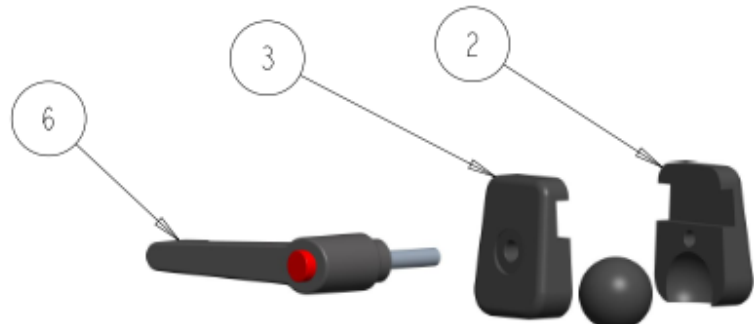

NOTES:

HEADREST INFINITE VERTICAL OVAL TUBE

HEADREST INFINITE VERTICAL OVAL TUBE TABLE

ITEM	QTY	NOTES	PART NO.	DESCRIPTION	PRICE/ PER UNIT
1	2		1000411	SCREW,SOC BUTTON HEAD 1/4-20 X 0.500	\$3.00
2	1		1001199	HEADREST LOCKING COLLAR	\$17.50
3	1		1001214	SCREW, SET, SOC HD CUP POINT #10-32 X 3/16	\$3.00
4	1		1001464	HANDLE 3-POINT 1/4-20 X 3/4 STEM BLACK	\$8.00
5	1		1005791	GEN DUAL-MULTIAXIAL HEADREST VERT POST WELDMENT	\$52.00
	1		1007005	MULTIAXIAL HEADREST CURVED VERT POST + 4 WELDMENT	\$72.00
	1		1020201	MULTIAXIAL HEADREST STRAIGHT VERT POST WELDMENT	\$47.00
6	1		1007001	BALL-JOINT, 1" DIA CURVED	\$35.00
7	1		1016938	SINGLE HANDLE MAIN HOUSING RT	\$57.00
8	1		1016939	SINGLE HANDLE MAIN HOUSING LT	\$57.00
	1		1016937	KIT, INFINITE CURVED POST STANDARD (ITEMS 1-8)	\$215.00
	1		1021428	KIT, INFINITE CURVED POST + 4" (ITEMS 1-8)	\$235.00
	1		1020999	KIT, INFINITE STRAIGHT POST (ITEMS 1-8)	\$210.00

NOTES:

HEADREST INFINITE VERTICAL SQUARE TUBE

SQUARE TUBE
VERTICAL STRAIGHT

SQUARE TUBE
VERTICAL S CURVED

SQUARE TUBE
VERTICAL L CURVED

HEADREST INFINITE VERTICAL SQUARE TUBE - TABLE

ITEM	QTY	NOTES	PART NO.	DESCRIPTION	PRICE/ PER UNIT
1	1		1000025	SCREW, SOC HD CAP, 1/4-20 X 0.75	\$3.00
2	1		1016938	SINGLE HANDLE MAIN HOUSING RT	\$57.00
3	1		1016939	SINGLE HANDLE MAIN HOUSING LT	\$57.00
4	1		1016945	SQUARE ENDPLUG 0.5 X 0.5	\$2.50
5	1		1033770	STRAIGHT VERTICLE SQ TUBE	\$72.00
	1		1033773	S-CURVE VERTICLE SQ TUBE	\$82.00
	1		1039203	L-CURVE VERTICLE SQ TUBE	\$77.00
6	1		1039198	RATCHET HANDLE 1/4-20 1" STEM	\$14.00
7	1		1040688	CLAMP POSITIONING COLLAR MACHINED	\$19.00
	1	A	1033768	KIT STRAIGHT VERTICAL SQUARE TUBE WITH HARDWARE	\$192.00
	1	A	1033767	KIT S-CURVE VERTICAL SQUARE TUBE WITH HARDWARE	\$200.00
	1	A	1039202	KIT L-CURVE VERTICAL SQUARE TUBE WITH HARDWARE	\$195.00