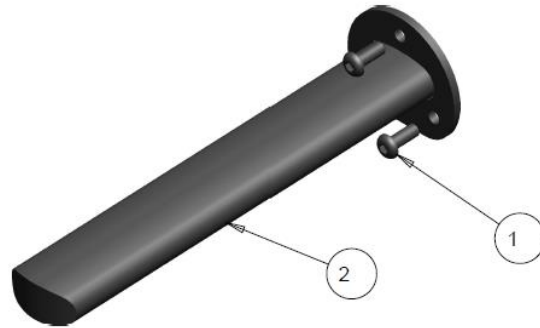

HEADREST HORIZONTAL TUBES

HEADREST FIXED HORIZONTAL OVAL TUBE