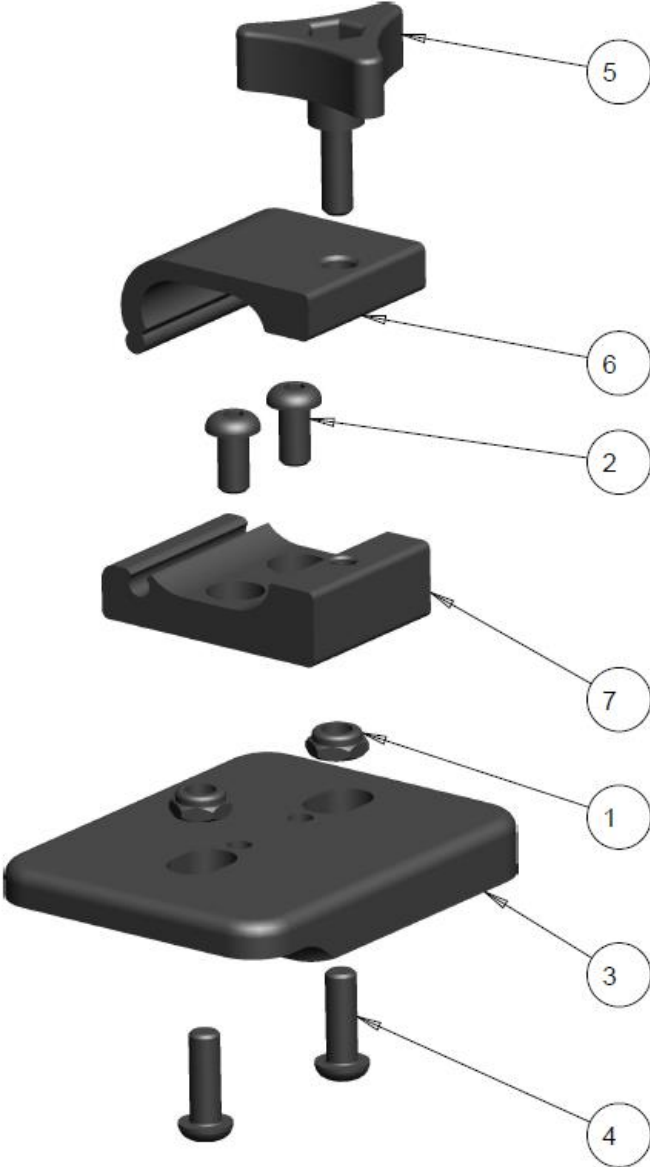

NOTES:

LINKS HEADREST BALL JOINT

LINKS HEADREST SINGLE LINK

LINKS HEADREST BALL JOINT TABLE

ITEM	QTY	NOTES	PART NO.	DESCRIPTION	PRICE/ PER UNIT
1	1		1001200	SPACER PLATE, BALL SOCKET CLAMP	\$26.32
2	3		1006241	SCREW, SOCKET HEAD CAP,10-32NFX 3/4	\$3.00
3	1		1014042	COBRA BALL JOINT MACHINED	\$25.00
4	1		1032845	FACE PLATE, BALL CLAMP - SLOTTED	\$14.00
	1		1014044	KIT, LINKS BALL JOINT (ITEMS 1-4)	\$44.00

NOTES:

LINKS HEADREST SINGLE LINK TABLE

ITEM	QTY	NOTES	PART NO.	DESCRIPTION	PRICE/ PER UNIT
1	2		1000411	SCREW,SOC BUTTON HEAD 1/4-20 X 0.500	\$3.00
2	1		1001464	HANDLE 3-POINT 1/4-20 X 3/4 STEM BLACK	\$8.00
3	1		1014032	MAIN OVAL TUBE HOUSING	\$16.00
4	1		1014033	RING STRAIGHT LINK MACHINED	\$18.00
5	1		1014034	CONE STRAIGHT LINK MAIN	\$14.00
6	1		1014035	CONE STRAIGHT LINK INSERT	\$10.00
	1		1014031	KIT, ADDITIONAL LINK SINGLE (ITEMS 1-6)	\$50.00

NOTES:

HEADREST BASE ADAPTER BRACKET

2-HOLE HEADREST BASE ADAPTER BRACKET OVAL TUBE

2-HOLE HEADREST BASE ADAPTOR BRACKET OVAL TUBE TABLE

ITEM	QTY	NOTES	PART NO.	DESCRIPTION	PRICE/ PER UNIT
1	2		1000397	NUT, HEX-NYLOCK THIN, 1/4-20NC	\$2.00
2	2		1000411	SCREW,SOC BUTTON HEAD 1/4-20 X 0.500	\$3.00
3	1		1001367	2-HOLE MOUNTING PLATE	\$50.00
4	2		1001391	SCREW, SOCKET HEAD BUTTON, 1/4-20NC X 3/4	\$3.00
5	1		1001464	HANDLE 3-POINT 1/4-20 X 3/4 STEM BLACK	\$8.00
6	1		1019474	OVAL UPPER CLAMP	\$16.00
7	1		1019475	OVAL TUBE LOWER CLAMP	\$20.00
	1		1034525	KIT, 2-HOLE HEADREST ADAPTER BRACKET (ITEMS 1-7)	\$105.00