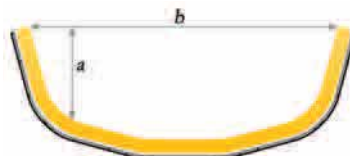

Part Number	Size W x H	Part Number	Size W x H
KSB1112	11" x 12"	KSB1412	14" x 12"
KSB1114	11" x 14"	KSB1416	14" x 16"
KSB1214	12" x 14"	KSB1512	15" x 12"
KSB1216	12" x 16"	KSB1514	15" x 14"
KSB1312	13" x 12"	KSB1612	16" x 12"
KSB1316	13" x 16"	KSB1614	16" x 14"

Custom Sizes - Shipment within 7 business days

Part Number	Size W x H
KSBCUS	Custom

Back view of Foam Layer and Aluminum Shell

PRODUCT HIGHLIGHTS

- Lightweight, sturdy aluminum 5052 grade shell
- Full 5" range of forward and rear adjustment (angle adjustment forward 15° and back 20°)
- Pins adjustable to accommodate up to 2" difference in seat width (standard, 0.5" and 1" longer)
- Attractive cover design
- Cane clamps hardware included
- Replaceable foam
- Lumbar pad and contour pad are standard
- Quick latch release for easy installation
- Fully adjustable for height, depth and angle of recline
- Hardware fits 3/4", 7/8" and 1" tubing and can be installed within a few minutes with the right tools
- Quick release lower latch levers allows the backrest to be easily removed.
- **Product Weight:** 3.2 lbs (12"W x 14"H)
Capacity: 150 lbs
Warranty: 3 years limited on back and 90 days on cover, 1 year on hardware

Cover, Foam Layer and Aluminum Hardware

Standard Mounting Hardware

Lateral Dimensions		Kids Back
KIDS BACK, Heights 10, 12, 13, 14, 16		
Chair Width	DIM B (")	DIM A (")
12"	9.6	4.5
13"	10.6	4.5
14"	11.6	4.5
15"	12.6	4.5
16"	13.6	4.5