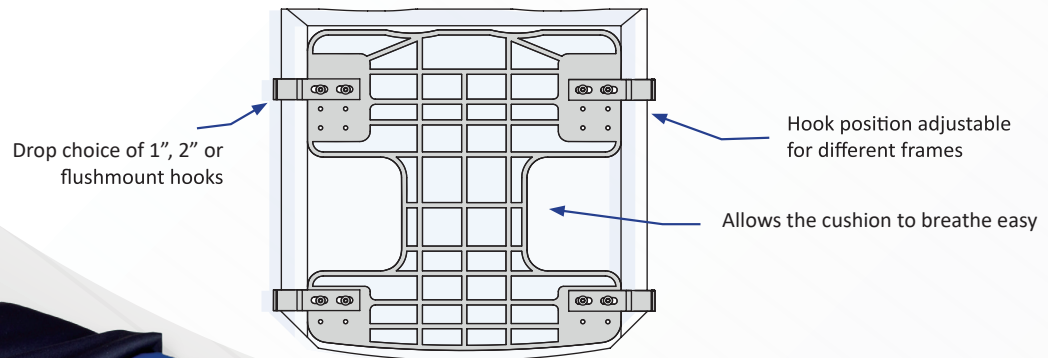

# Supreme Cushion Drop Base

The Prism Supreme Cushion Drop Base™ was designed for clients requiring a stable base of support on their seat cushion. The drop base lowers the seat cushion height for an improved fit under tables, desks, and allows for easier foot propulsion. The Supreme Cushion Drop Base is made of steel and is lightweight. Its unique design allows the cushion to breathe easier, yet still provide stability to the user.

## Product Highlights

- Provides stability to the seat cushion
- Lowers the seat cushion height
- Unique design
- Easier foot propulsion
- Flexible size
- 4-way stretch, water resistant inner liner
- 4-way stretch, breathable outer cover